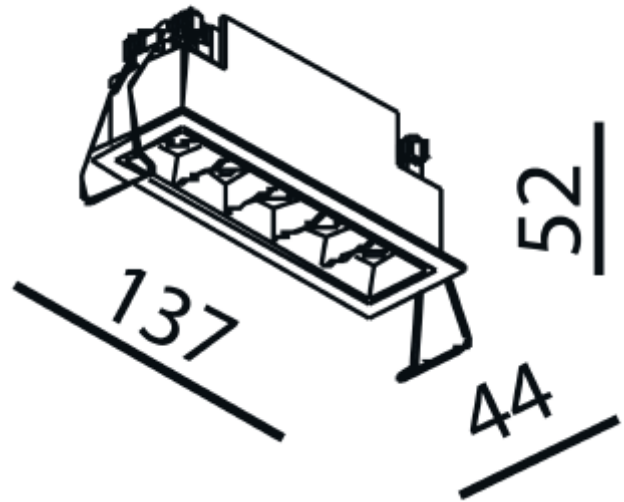

## FDV SPEC SHEET

Cold 5

Art. no: 1107-30-3

Lighting Solutions

 130x36mm

## Cold 5

Art. no: 1107-30-3

### MOUNTING / CONNECTION

Connection:	Depending on driver
Cut-out [mm]:	130x36
Mounting:	Recessed, Ceiling

### PRODUCT

To be recessed in insulation:	No
Ingress Protection:	IP20
Lifetime [h]:	L80B10: 100 000
Color:	White
Length [mm]:	137
Height [mm]:	52
Width [mm]:	44
Weight [kg]:	0,32
Housing Material :	Aluminium
Material 2:	Mechanical installed part(Steel
Housing Material :	Aluminium
Material 2:	Mechanical installed part(Steel