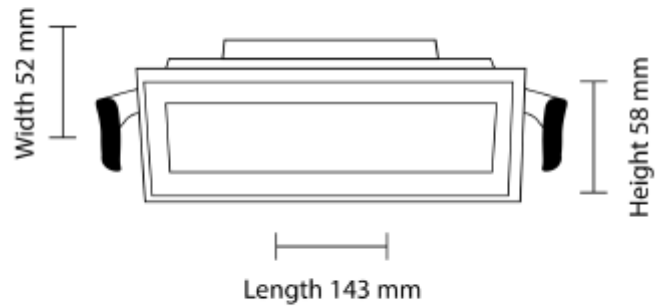

FDV SPEC SHEET

Cold 5 Outdoor
Art. no: 1108-30-2

 130x37mm

Cold 5 Outdoor

Art. no: 1108-30-2

LIGHT TECHNICAL

Lightsource Type:	LED (built in)
Lumen Output:	688
Lumen LED (tc=25):	1050
Beam Angle:	30°
CCT (Color Temperature):	3000
CRI / Ra:	90
Color Code:	930
MacAdam (SDCM):	2
Lens (Diffuser):	Clear

MOUNTING / CONNECTION

Connection:	Depending on driver
Cut-out [mm]:	130x37
Mounting:	Recessed, Ceiling

ELECTRICAL DATA

UGR (<=):	12
Dimming:	Depending on Driver
System Power [W]:	10
System Voltage [V]:	230V 50Hz
Protection Class:	3
Socket / Cap-Base:	N/A
Current Output [mA]:	700
Voltage Forward Max [V]:	15

FDV SPEC SHEET

Cold 5 Outdoor

Art. no: 1108-30-2

Lighting Solutions

PRODUCT

To be recessed in insulation:	No
Ingress Protection:	IP65
Lifetime [h]:	L80B50: 35 000
Color:	Black
Length [mm]:	143
Height [mm]:	58
Width [mm]:	52
Weight [kg]:	0,47