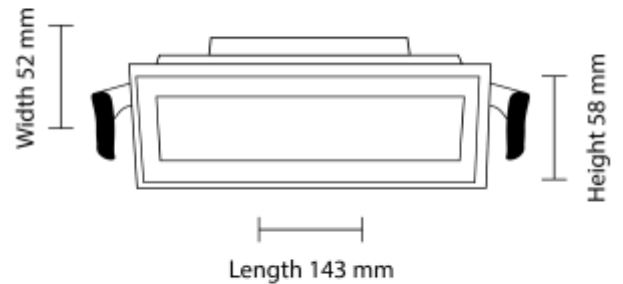

PRODUCT SHEET

Cold 5 Outdoor
Art. no: 1108-30-2

Cold 5 Outdoor

 130x37mm

IP65 version of the popular Cold -series. With its rectangular shape and recessed light source, Cold provides a unique decorative design. See accessories for recommended driver. Cut-out 130x36mm.

SPECIFICATIONS

Lightsource Type:	LED (built in)
System Power [W]:	10W
CCT (Color Temperature):	3000K
CRI / Ra:	90
Lumen Output:	688lm
Lumen LED (tc=25):	1050lm
Beam Angle:	30°
Lens (Diffuser):	Clear
Dimming:	Depending on Driver
System Voltage [V]:	230V 50Hz
Connection:	Depending on driver
Mounting:	Recessed, Ceiling
Cut-out [mm]:	130x37mm
Lifetime [h]:	L80B50: 35 000h
UGR (<=):	12
MacAdam (SDCM):	2
Color:	Black
Length [mm]:	143mm
Height [mm]:	58mm
Width [mm]:	52mm
Weight [kg]:	0,47kg
To be recessed in insulation:	No