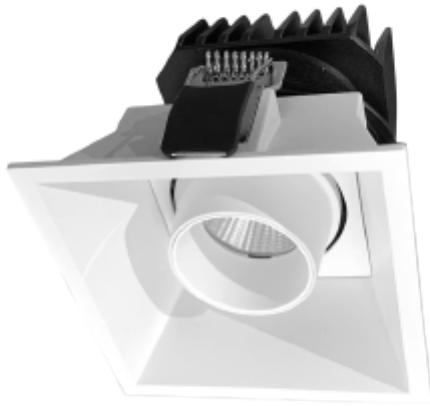

## FDV SPEC SHEET

Make D2W 45-950lm 930-919 34° 9,4W WH w/o driver  
Art. no: 11080-D2W-34-3

Lighting Solutions

# Make D2W 45-950lm 930-919 34° 9,4W WH w/o driver

Art. no: 11080-D2W-34-3

LIGHT TECHNICAL	
Lightsource Type:	LED (built in)
Lumen LED (tc=25):	45-950
Beam Angle:	34°
CCT (Color Temperature):	3000-1900K D2W
CRI / Ra:	90
Color Code:	930-919
MacAdam (SDCM):	3
Lens (Diffuser):	Clear

MOUNTING / CONNECTION	
Connection:	Depending on driver
Cut-out [mm]:	86X86
Mounting:	Recessed, Ceiling

ELECTRICAL DATA	
Dimming:	Depending on Driver
System Power [W]:	9,4
System Voltage [V]:	230V 50Hz
Protection Class:	3
Socket / Cap-Base:	N/A
Current Output [mA]:	500

## FDV SPEC SHEET

Make D2W 45-950lm 930-919 34° 9,4W WH w/o driver  
Art. no: 11080-D2W-34-3

PRODUCT	
To be recessed in insulation:	No
Ingress Protection:	IP20
Color:	White
Length [mm]:	92
Height [mm]:	107
Width [mm]:	92