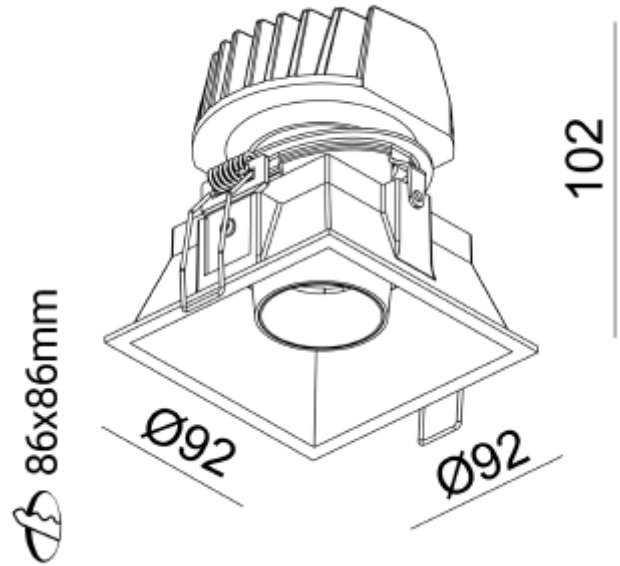

## FDV SPEC SHEET

Make D2W 45-950lm 930-919 34° 9,4W WH w/o driver  
Art. no: 11080-D2W-34-3

Lighting Solutions

# Make D2W 45-950lm 930-919 34° 9,4W WH w/o driver

Art. no: 11080-D2W-34-3

LIGHT TECHNICAL	
Lightsource Type:	LED (built in)
Lumen LED (tc=25):	45-950
Beam Angle:	34°
CCT (Color Temperature):	3000-1900K D2W
CRI / Ra:	90
Color Code:	930-919
MacAdam (SDCM):	3
Lens (Diffuser):	Clear

MOUNTING / CONNECTION	
Connection:	Depending on driver
Cut-out [mm]:	86X86
Mounting:	Recessed, Ceiling

ELECTRICAL DATA	
Dimming:	Depending on Driver
System Power [W]:	9,4
System Voltage [V]:	230V 50Hz
Protection Class:	3
Socket / Cap-Base:	N/A
Current Output [mA]:	500

## FDV SPEC SHEET

Make D2W 45-950lm 930-919 34° 9,4W WH w/o driver  
Art. no: 11080-D2W-34-3

PRODUCT	
To be recessed in insulation:	No
Ingress Protection:	IP20
Color:	White
Length [mm]:	92
Height [mm]:	107
Width [mm]:	92