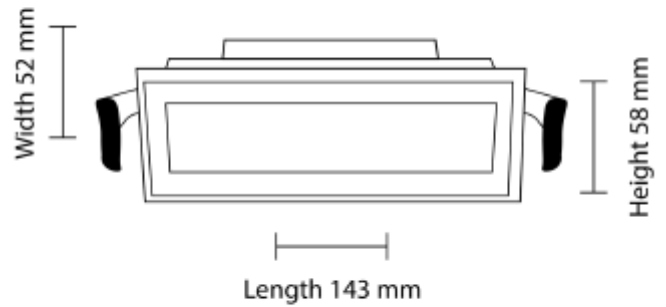

## FDV SPEC SHEET

Cold 5 Outdoor  
Art. no: 1109-30-2

 130x37mm

### LIGHT TECHNICAL

Lightsource Type:	LED (built in)
Lumen LED (tc=25):	950
Beam Angle:	30°
CCT (Color Temperature):	2700
CRI / Ra:	90
Color Code:	927
MacAdam (SDCM):	2
Lens (Diffuser):	Clear

### MOUNTING / CONNECTION

Connection:	Depending on driver
Cut-out [mm]:	130x37
Mounting:	Recessed, Ceiling

### PRODUCT

To be recessed in insulation:	No
Ingress Protection:	IP65
Lifetime [h]:	L80B50: 35 000
Color:	Black
Length [mm]:	143
Height [mm]:	58
Width [mm]:	52
Weight [kg]:	0,47