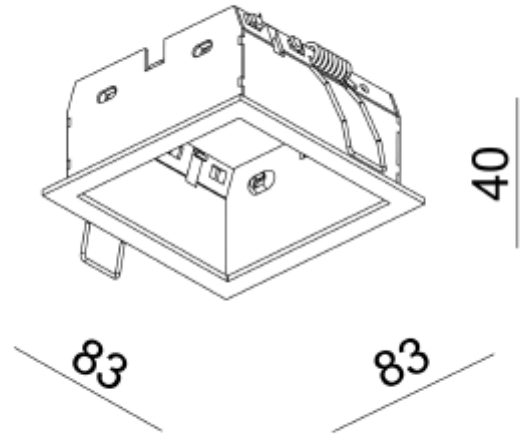

FDV SPEC SHEET

Rise L Mounting kit WH

Art. no: 11090-3

NORLUX®

Lighting Solutions

Rise L Mounting kit WH

Art. no: 11090-3

PRODUCT

Color:	White
Length [mm]:	83
Height [mm]:	40
Width [mm]:	83
Housing Material :	Polycarbonate
Housing Material :	Polycarbonate