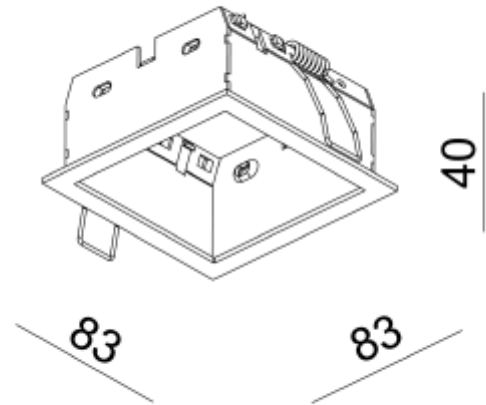

## PRODUCT SHEET

Rise L Mounting kit WH

Art. no: 11090-3

*Lighting Solutions*

# Rise L Mounting kit WH

Single mounting kit for Rise L.

### SPECIFICATIONS

Color:	White
Length [mm]:	83mm
Height [mm]:	40mm
Width [mm]:	83mm