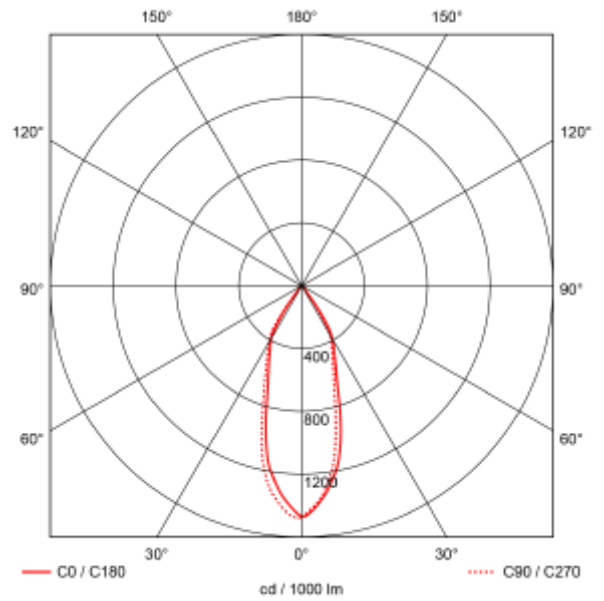

PRODUCT SHEET

Rise L

Art. no: 11093-32-2

Lighting Solutions

Rise L

76x76mm

SPECIFICATIONS	
System Power [W]:	9,2W
CCT (Color Temperature):	2700K
CRI / Ra:	90
Lumen Output:	924lm
Lumen LED (tc=25):	950lm
Beam Angle:	32°
Dimming:	Phase-Cut
System Voltage [V]:	230V 50Hz
Connection:	Terminal
Mounting:	Recessed, Ceiling
Cut-out [mm]:	Ø76XØ76mm
Color:	Black
Length [mm]:	67mm
Height [mm]:	57mm
Width [mm]:	67mm