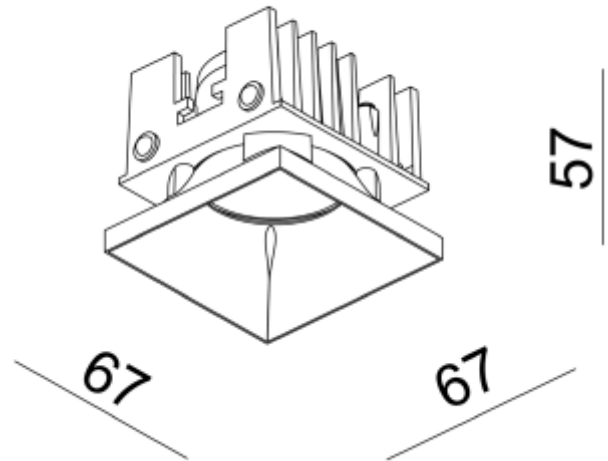

PRODUCT SHEET

Rise L

Art. no: 11093-32-2

Lighting Solutions

Rise L

76x76mm

SPECIFICATIONS	
System Power [W]:	9,2W
CCT (Color Temperature):	2700K
CRI / Ra:	90
Lumen Output:	924lm
Lumen LED (tc=25):	950lm
Beam Angle:	32°
Dimming:	Phase-Cut
System Voltage [V]:	230V 50Hz
Connection:	Terminal
Mounting:	Recessed, Ceiling
Cut-out [mm]:	Ø76XØ76mm
Color:	Black
Length [mm]:	67mm
Height [mm]:	57mm
Width [mm]:	67mm

Square downlight suitable for most rooms. Single and double installation kit are not included.
Gold front ring can be bought separately.