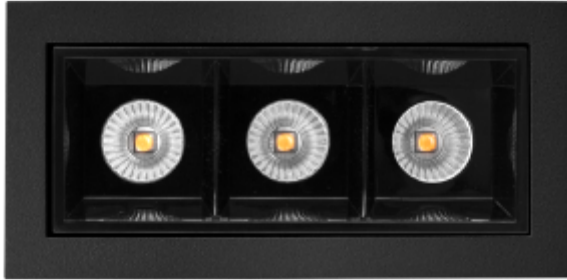

FDV SPEC SHEET

Cold 3

Art. no: 1116-30-2

Lighting Solutions

83x36mm

Cold 3

Art. no: 1116-30-2

LIGHT TECHNICAL

Lightsource Type:	LED (built in)
Lumen Output:	500
Lumen LED (tc=25):	650
Beam Angle:	30°
CCT (Color Temperature):	2700
CRI / Ra:	90
Color Code:	927
MacAdam (SDCM):	2
Lens (Diffuser):	None

MOUNTING / CONNECTION

Connection:	Depending on driver
Cut-out [mm]:	83x36
Mounting:	Recessed, Ceiling

ELECTRICAL DATA

Dimming:	Depending on Driver
System Power [W]:	6
System Voltage [V]:	230V 50Hz
Protection Class:	3
Socket / Cap-Base:	N/A
Current Output [mA]:	700
Voltage Forward Max [V]:	9

FDV SPEC SHEET

Cold 3

Art. no: 1116-30-2

Lighting Solutions

PRODUCT

To be recessed in insulation:	No
Ingress Protection:	IP20
Lifetime [h]:	L80B10: 50.000
Color:	Black
Length [mm]:	90
Height [mm]:	52
Width [mm]:	44
Weight [kg]:	0,16
Housing Material :	Aluminium
Material 2:	Mechanical installed part(Steel
Housing Material :	Aluminium
Material 2:	Mechanical installed part(Steel