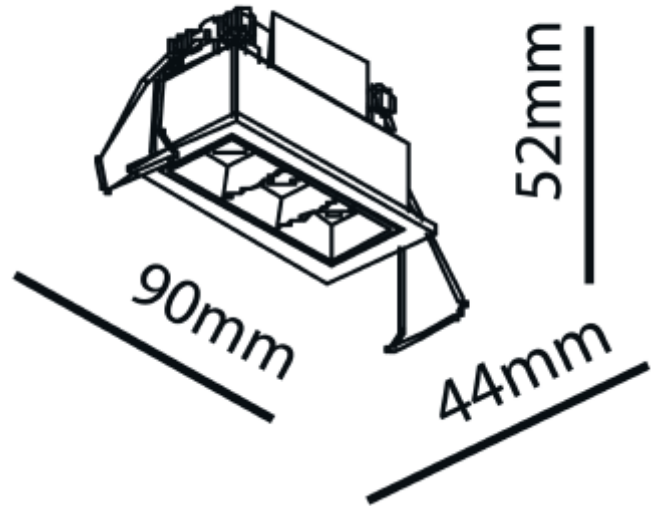

FDV SPEC SHEET

Cold 3

Art. no: 1116-30-2

Lighting Solutions

83x36mm

Cold 3

Art. no: 1116-30-2

LIGHT TECHNICAL

Lightsource Type:	LED (built in)
Lumen Output:	500
Lumen LED (tc=25):	650
Beam Angle:	30°
CCT (Color Temperature):	2700
CRI / Ra:	90
Color Code:	927
MacAdam (SDCM):	2
Lens (Diffuser):	None

MOUNTING / CONNECTION

Connection:	Depending on driver
Cut-out [mm]:	83x36
Mounting:	Recessed, Ceiling

ELECTRICAL DATA

Dimming:	Depending on Driver
System Power [W]:	6
System Voltage [V]:	230V 50Hz
Protection Class:	3
Socket / Cap-Base:	N/A
Current Output [mA]:	700
Voltage Forward Max [V]:	9

FDV SPEC SHEET

Cold 3

Art. no: 1116-30-2

Lighting Solutions

PRODUCT

To be recessed in insulation:	No
Ingress Protection:	IP20
Lifetime [h]:	L80B10: 50.000
Color:	Black
Length [mm]:	90
Height [mm]:	52
Width [mm]:	44
Weight [kg]:	0,16
Housing Material :	Aluminium
Material 2:	Mechanical installed part(Steel
Housing Material :	Aluminium
Material 2:	Mechanical installed part(Steel