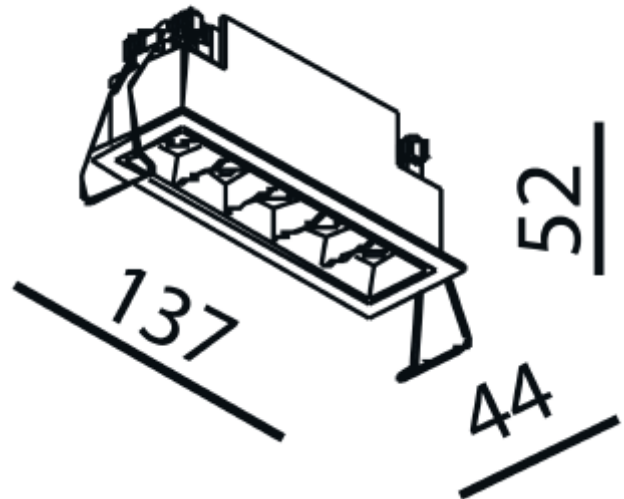

FDV SPEC SHEET

Cold 5

Art. no: 1117-30-2

NORLUX®

Lighting Solutions

 130x36mm

Cold 5

A++

Art. no: 1117-30-2

LIGHT TECHNICAL

Lightsource Type:	LED (built in)
Lumen Output:	805
Lumen LED (tc=25):	1050
Beam Angle:	30°
CCT (Color Temperature):	2700
CRI / Ra:	90
Color Code:	927
MacAdam (SDCM):	2
Lens (Diffuser):	None

MOUNTING / CONNECTION

Connection:	Depending on driver
Cut-out [mm]:	130x36
Mounting:	Recessed, Ceiling

ELECTRICAL DATA

Dimming:	Depending on Driver
System Power [W]:	10
System Voltage [V]:	230V 50Hz
Protection Class:	3
Socket / Cap-Base:	N/A
Current Output [mA]:	700
Voltage Forward Max [V]:	15

FDV SPEC SHEET

Cold 5

Art. no: 1117-30-2

Lighting Solutions

PRODUCT

To be recessed in insulation:	No
Ingress Protection:	IP20
Lifetime [h]:	L80B10: 100 000
Color:	Black
Length [mm]:	137
Height [mm]:	52
Width [mm]:	44
Weight [kg]:	0,32
Housing Material :	Aluminium
Material 2:	Mechanical installed part(Steel
Housing Material :	Aluminium
Material 2:	Mechanical installed part(Steel