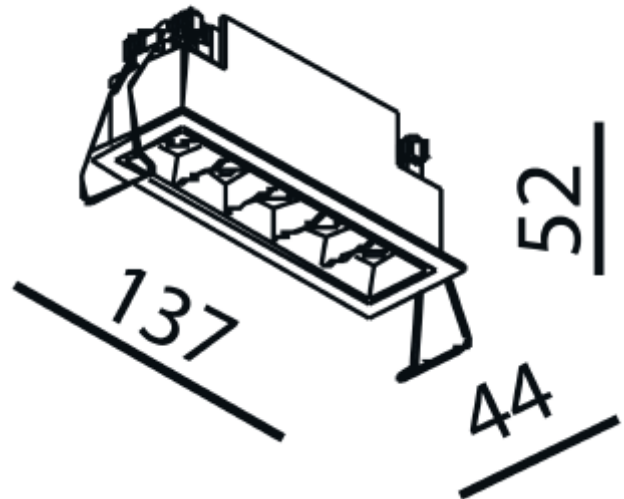

FDV SPEC SHEET

Cold 5

Art. no: 1117-30-3

Lighting Solutions

 130x36mm

Cold 5

Art. no: 1117-30-3

LIGHT TECHNICAL

Lightsource Type:	LED (built in)
Lumen Output:	805
Lumen LED (tc=25):	1050
Beam Angle:	30°
CCT (Color Temperature):	2700
CRI / Ra:	90
Color Code:	927
MacAdam (SDCM):	2
Lens (Diffuser):	None

MOUNTING / CONNECTION

Connection:	Depending on driver
Cut-out [mm]:	130x36
Mounting:	Recessed, Ceiling

ELECTRICAL DATA

Dimming:	Depending on Driver
System Power [W]:	10
System Voltage [V]:	230V 50Hz
Protection Class:	3
Socket / Cap-Base:	N/A
Current Output [mA]:	700
Voltage Forward Max [V]:	15

FDV SPEC SHEET

Cold 5

Art. no: 1117-30-3

Lighting Solutions

PRODUCT

To be recessed in insulation:	No
Ingress Protection:	IP20
Lifetime [h]:	L80B10: 100 000
Color:	White
Length [mm]:	137
Height [mm]:	52
Width [mm]:	44
Weight [kg]:	0,32
Housing Material :	Aluminium
Material 2:	Mechanical installed part(Steel
Housing Material :	Aluminium
Material 2:	Mechanical installed part(Steel