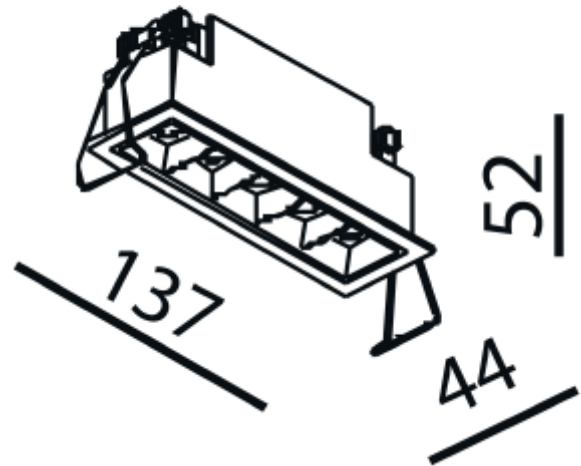

# PRODUCT SHEET

Cold 5

Art. no: 1118-30-3

Lighting Solutions

## Cold 5

130x36mm

### SPECIFICATIONS

Lightsource Type:	LED (built in)
System Power [W]:	10W
CCT (Color Temperature):	4000K
CRI / Ra:	90
Lumen Output:	805lm
Lumen LED (tc=25):	1100lm
Beam Angle:	30°
Lens (Diffuser):	None
Dimming:	Depending on Driver
System Voltage [V]:	230V 50Hz
Connection:	Depending on driver
Mounting:	Recessed, Ceiling
Cut-out [mm]:	Ø130x36mm
Lifetime [h]:	L80B10: 100 000h
MacAdam (SDCM):	2
Color:	White
Length [mm]:	137mm
Height [mm]:	52mm
Width [mm]:	44mm
Weight [kg]:	0,32kg
To be recessed in insulation:	No