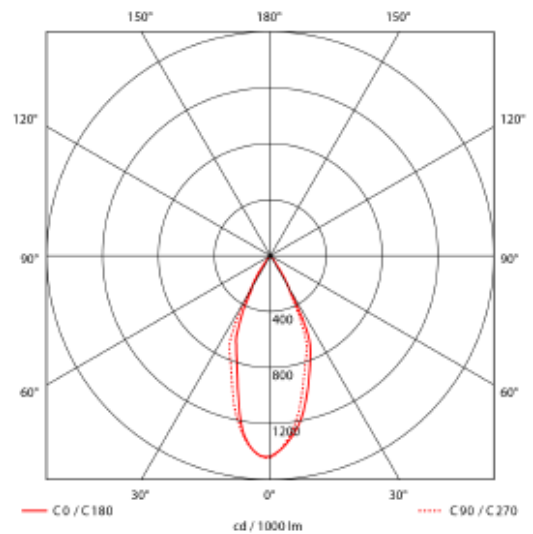

## Cold 5

130x36mm

### SPECIFICATIONS

Lightsource Type:	LED (built in)
System Power [W]:	10W
CCT (Color Temperature):	4000K
CRI / Ra:	90
Lumen Output:	805lm
Lumen LED (tc=25):	1100lm
Beam Angle:	30°
Lens (Diffuser):	None
Dimming:	Depending on Driver
System Voltage [V]:	230V 50Hz
Connection:	Depending on driver
Mounting:	Recessed, Ceiling
Cut-out [mm]:	Ø130x36mm
Lifetime [h]:	L80B10: 100 000h
MacAdam (SDCM):	2
Color:	White
Length [mm]:	137mm
Height [mm]:	52mm
Width [mm]:	44mm
Weight [kg]:	0,32kg
To be recessed in insulation:	No