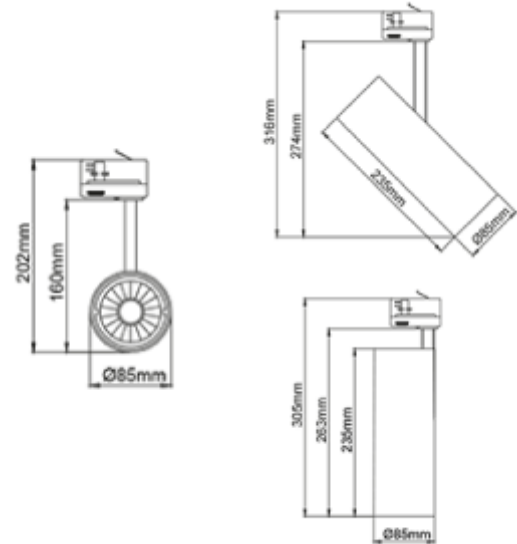

PRODUCT SHEET

Silindir Maxi

Art. no: 1119-6-20-5

Lighting Solutions

Silindir Maxi

Silindir Maxi is the most powerful spotlight in the Silindir-series. With 28W, high light output and CRI it is very suitable for stores and showrooms. The spotlight can be adjusted in all angles to meet every need. Tilttable 90° and 350° rotatable around its own axis. L305mm - Ø85mm

SPECIFICATIONS

Lightsource Type:	LED (built in)
System Power [W]:	28W
CCT (Color Temperature):	3000K
CRI / Ra:	80
Lumen Output:	3396lm
Lumen LED (tc=25):	3750lm
Beam Angle:	20
Lens (Diffuser):	Clear
Dimming:	None
System Voltage [V]:	230V 50Hz
Connection:	Track 3-Circuit
Mounting:	Track, Ceiling
Lifetime [h]:	L80B10: 60 000h
UGR (<=):	13
Lumen/W:	121lm/W
MacAdam (SDCM):	3
Height [mm]:	305mm
Width [mm]:	85mm
Weight [kg]:	1,3kg