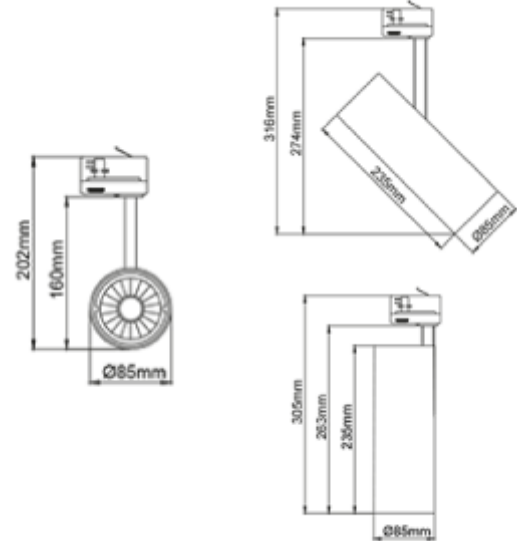

### SPECIFICATIONS

Lightsource Type:	LED (built in)
System Power [W]:	28W
CCT (Color Temperature):	3000K
CRI / Ra:	80
Lumen Output:	3300lm
Lumen LED (tc=25):	3750lm
Beam Angle:	30
Lens (Diffuser):	Clear
Dimming:	None
System Voltage [V]:	230V 50Hz
Connection:	Track 3-Circuit
Mounting:	Track, Ceiling
Lifetime [h]:	L80B10: 60 000h
UGR (<=):	13
Lumen/W:	118lm/W
MacAdam (SDCM):	3
Height [mm]:	305mm
Width [mm]:	85mm
Weight [kg]:	1,3kg

Silindir Maxi is the most powerful spotlight in the Silindir-series. With 28W, high light output and CRI it is very suitable for stores and showrooms. The spotlight can be adjusted in all angles to meet every need. Tiltable 90° and 350° rotatable around its own axis. L305mm - Ø85mm