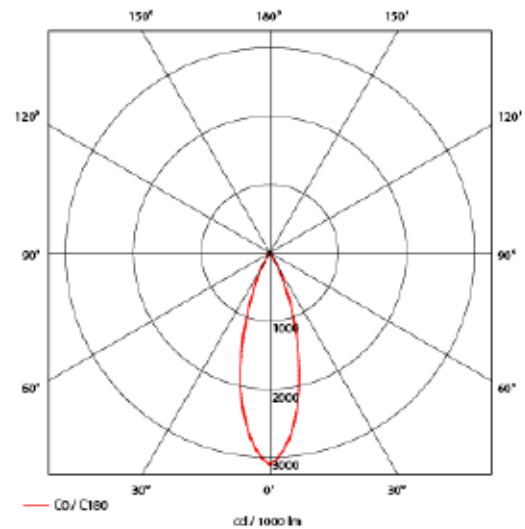

### SPECIFICATIONS

Lightsource Type:	LED (built in)
System Power [W]:	28W
CCT (Color Temperature):	3000K
CRI / Ra:	80
Lumen Output:	3300lm
Lumen LED (tc=25):	3750lm
Beam Angle:	30
Lens (Diffuser):	Clear
Dimming:	None
System Voltage [V]:	230V 50Hz
Connection:	Track 3-Circuit
Mounting:	Track, Ceiling
Lifetime [h]:	L80B10: 60 000h
UGR (<=):	13
Lumen/W:	118lm/W
MacAdam (SDCM):	3
Height [mm]:	305mm
Width [mm]:	85mm
Weight [kg]:	1,3kg

Silindir Maxi is the most powerful spotlight in the Silindir-series. With 28W, high light output and CRI it is very suitable for stores and showrooms. The spotlight can be adjusted in all angles to meet every need. Tiltable 90° and 350° rotatable around its own axis. L305mm - Ø85mm