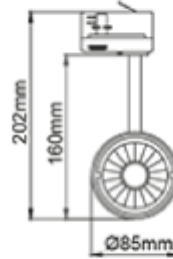

FDV SPEC SHEET

Silindir Maxi

Art. no: 1119-7-20-1

Lighting Solutions

Silindir Maxi

Art. no: 1119-7-20-1

LIGHT TECHNICAL

| | |
|--------------------------|----------------|
| Lightsource Type: | LED (built in) |
| Lumen Output: | 4200 |
| Lumen LED (tc=25): | 4200 |
| Beam Angle: | 20° |
| CCT (Color Temperature): | 3000 |
| CRI / Ra: | 80 |
| Color Code: | 830 |
| MacAdam (SDCM): | 3 |
| Lens (Diffuser): | Clear |

MOUNTING / CONNECTION

| | |
|-------------|-----------------|
| Connection: | Track 3-Circuit |
| Mounting: | Track, Ceiling |

ELECTRICAL DATA

| | |
|--------------------------------------|-----------|
| Dimming: | None |
| System Power [W]: | 27 |
| System Voltage [V]: | 230V 50Hz |
| Protection Class: | 1 |
| Max load pr circuit - B10: | 14 |
| Max load pr circuit - B16: | 24 |
| Max load pr circuit - C10: | 24 |
| Max load pr circuit - C16: | 40 |
| Inrush current I _{max} [A]: | 25 |
| Inrush current time [µs]: | 150 |
| Socket / Cap-Base: | N/A |
| Current Output [mA]: | 700 |
| Voltage Forward Min [V]: | 29,6 |
| Voltage Forward Max [V]: | 39,5 |

FDV SPEC SHEET

Silindir Maxi

Art. no: 1119-7-20-1

Lighting Solutions

PRODUCT

| | |
|---------------------|----------------|
| Ingress Protection: | IP20 |
| Lifetime [h]: | L80B10: 60 000 |
| Color: | Grey |
| Height [mm]: | 305 |
| Width [mm]: | 85 |
| Weight [kg]: | 1,3 |