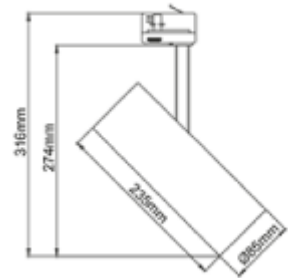

FDV SPEC SHEET

Silindir Maxi

Art. no: 1119-7-20-1

Lighting Solutions

Silindir Maxi

Art. no: 1119-7-20-1

LIGHT TECHNICAL

| | |
|--------------------------|----------------|
| Lightsource Type: | LED (built in) |
| Lumen Output: | 4200 |
| Lumen LED (tc=25): | 4200 |
| Beam Angle: | 20° |
| CCT (Color Temperature): | 3000 |
| CRI / Ra: | 80 |
| Color Code: | 830 |
| MacAdam (SDCM): | 3 |
| Lens (Diffuser): | Clear |

MOUNTING / CONNECTION

| | |
|-------------|-----------------|
| Connection: | Track 3-Circuit |
| Mounting: | Track, Ceiling |

ELECTRICAL DATA

| | |
|--------------------------------------|-----------|
| Dimming: | None |
| System Power [W]: | 27 |
| System Voltage [V]: | 230V 50Hz |
| Protection Class: | 1 |
| Max load pr circuit - B10: | 14 |
| Max load pr circuit - B16: | 24 |
| Max load pr circuit - C10: | 24 |
| Max load pr circuit - C16: | 40 |
| Inrush current I _{max} [A]: | 25 |
| Inrush current time [µs]: | 150 |
| Socket / Cap-Base: | N/A |
| Current Output [mA]: | 700 |
| Voltage Forward Min [V]: | 29,6 |
| Voltage Forward Max [V]: | 39,5 |

FDV SPEC SHEET

Silindir Maxi

Art. no: 1119-7-20-1

Lighting Solutions

PRODUCT

| | |
|---------------------|----------------|
| Ingress Protection: | IP20 |
| Lifetime [h]: | L80B10: 60 000 |
| Color: | Grey |
| Height [mm]: | 305 |
| Width [mm]: | 85 |
| Weight [kg]: | 1,3 |