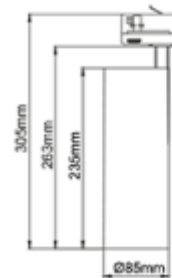

FDV SPEC SHEET

Silindir Maxi

Art. no: 1119-7-20-1

Lighting Solutions

Silindir Maxi

Art. no: 1119-7-20-1

LIGHT TECHNICAL

| | |
|--------------------------|----------------|
| Lightsource Type: | LED (built in) |
| Lumen Output: | 4200 |
| Lumen LED (tc=25): | 4200 |
| Beam Angle: | 20° |
| CCT (Color Temperature): | 3000 |
| CRI / Ra: | 80 |
| Color Code: | 830 |
| MacAdam (SDCM): | 3 |
| Lens (Diffuser): | Clear |

MOUNTING / CONNECTION

| | |
|-------------|-----------------|
| Connection: | Track 3-Circuit |
| Mounting: | Track, Ceiling |

ELECTRICAL DATA

| | |
|--------------------------------------|-----------|
| Dimming: | None |
| System Power [W]: | 27 |
| System Voltage [V]: | 230V 50Hz |
| Protection Class: | 1 |
| Max load pr circuit - B10: | 14 |
| Max load pr circuit - B16: | 24 |
| Max load pr circuit - C10: | 24 |
| Max load pr circuit - C16: | 40 |
| Inrush current I _{max} [A]: | 25 |
| Inrush current time [µs]: | 150 |
| Socket / Cap-Base: | N/A |
| Current Output [mA]: | 700 |
| Voltage Forward Min [V]: | 29,6 |
| Voltage Forward Max [V]: | 39,5 |

FDV SPEC SHEET

Silindir Maxi

Art. no: 1119-7-20-1

Lighting Solutions

PRODUCT

| | |
|---------------------|----------------|
| Ingress Protection: | IP20 |
| Lifetime [h]: | L80B10: 60 000 |
| Color: | Grey |
| Height [mm]: | 305 |
| Width [mm]: | 85 |
| Weight [kg]: | 1,3 |