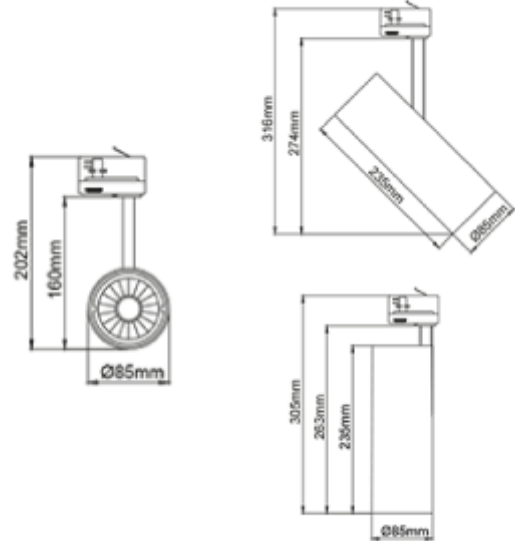

PRODUCT SHEET

Silindir Maxi

Art. no: 1119-7-20-1

Lighting Solutions

Silindir Maxi

Silindir Maxi is the most powerful spotlight in the Silindir-series. With 28W, high light output and CRI it is very suitable for stores and showrooms. The spotlight can be adjusted in all angles to meet every need. Tilttable 90° and 350° rotatable around its own axis. L305mm - Ø85mm

SPECIFICATIONS

Lightsource Type:	LED (built in)
System Power [W]:	27W
CCT (Color Temperature):	3000K
CRI / Ra:	80
Lumen Output:	4200lm
Lumen LED (tc=25):	4200lm
Beam Angle:	20°
Lens (Diffuser):	Clear
Dimming:	None
System Voltage [V]:	230V 50Hz
Connection:	Track 3-Circuit
Mounting:	Track, Ceiling
Lifetime [h]:	L80B10: 60 000h
MacAdam (SDCM):	3
Color:	Grey
Height [mm]:	305mm
Width [mm]:	85mm
Weight [kg]:	1,3kg