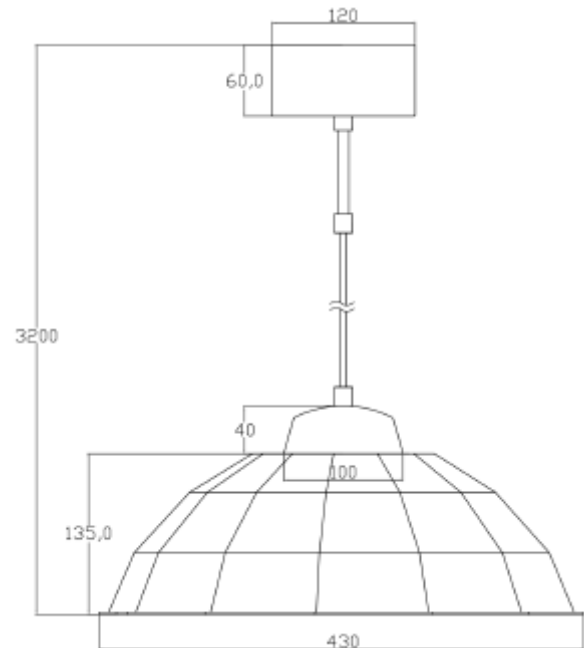

FDV SPEC SHEET

Redivi Pendant E27 Max 40W Ø400mm Natural 3m cable

Art. no: 114003-17

Lighting Solutions

Redivi Pendant E27 Max 40W Ø400mm Natural 3m cab

Art. no: 114003-17

LIGHT TECHNICAL

| | |
|--------------------|--------------------------|
| Lightsource Type: | Lightsource not included |
| Socket / Cap-Base: | E27 |

MOUNTING / CONNECTION

| | |
|-----------|---------|
| Mounting: | Pendant |
|-----------|---------|

PRODUCT

| | |
|---------------------|---------|
| Ingress Protection: | IP20 |
| Color: | Natural |
| Height [mm]: | 135 |
| Width [mm]: | 430 |
| Weight [kg]: | 0,9 |