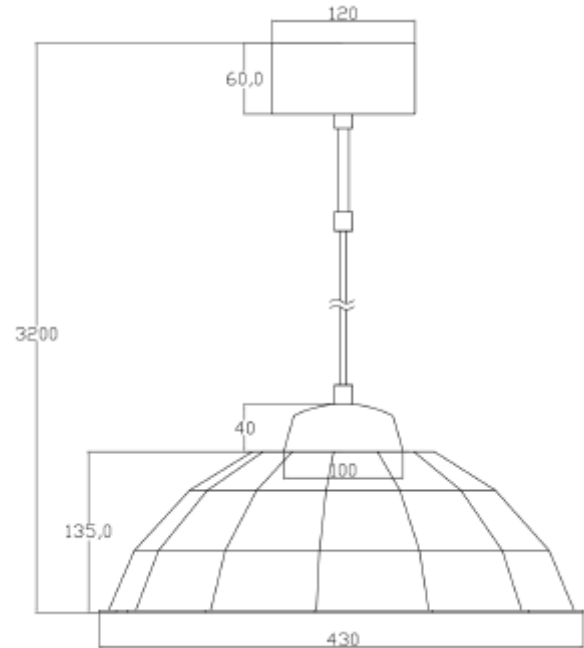

FDV SPEC SHEET

Redivi Pendant E27 Max 40W Ø400mm BK 3m cable
Art. no: 114003-2

Lighting Solutions

Redivi Pendant E27 Max 40W Ø400mm BK 3m cable

Art. no: 114003-2

LIGHT TECHNICAL

Lightsource Type:	Lightsource not included
Socket / Cap-Base:	E27

MOUNTING / CONNECTION

Mounting:	Pendant
-----------	---------

PRODUCT

Ingress Protection:	IP20
Color:	Black
Height [mm]:	135
Width [mm]:	430
Weight [kg]:	0,9

ELECTRICAL DATA

Dimming:	Light bulb dependent
Max. Power [W]:	40
System Voltage [V]:	230V 50Hz
Protection Class:	2
Socket / Cap-Base:	E27