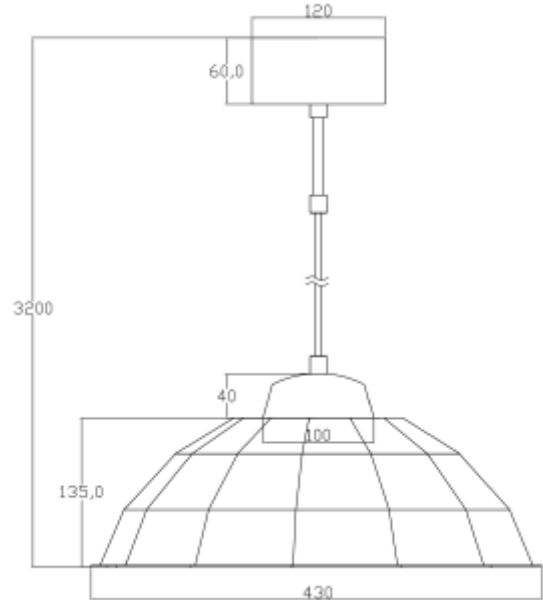

PRODUCT SHEET

Redivi Pendant E27 Max 40W Ø400mm BK 3m cable

Art. no: 114003-2

Lighting Solutions

Redivi Pendant E27 Max 40W Ø400mm BK 3m cable

SPECIFICATIONS

Lightsource Type:	Lightsource not included
Max. Power [W]:	40
Socket / Cap-Base:	E27
Dimming:	Light bulb dependent
System Voltage [V]:	230V 50Hz
Mounting:	Pendant
Color:	Black
Height [mm]:	135mm
Width [mm]:	430mm
Weight [kg]:	0,9kg