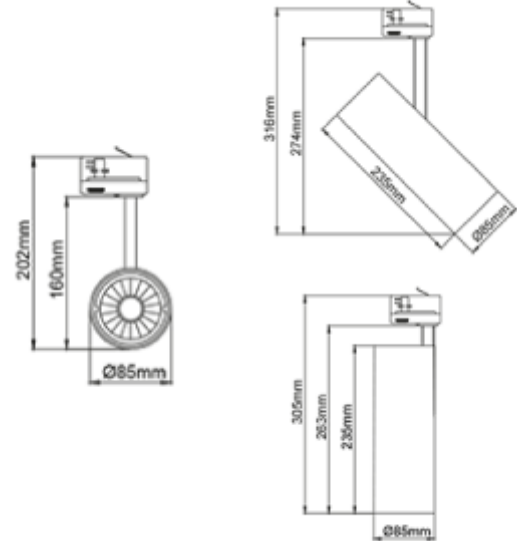

## PRODUCT SHEET

Silindir Maxi

Art. no: 1159-7-30-2

Lighting Solutions

# Silindir Maxi

Silindir Maxi is the most powerful spotlight in the Silindir-series. With 28W, high light output and CRI it is very suitable for stores and showrooms. The spotlight can be adjusted in all angles to meet every need. Tilttable 90° and 350° rotatable around its own axis. L305mm - Ø85mm

### SPECIFICATIONS

Lightsource Type:	LED (built in)
System Power [W]:	27W
CCT (Color Temperature):	2700K
CRI / Ra:	90
Lumen LED (tc=25):	3350lm
Beam Angle:	30°
Lens (Diffuser):	Clear
Dimming:	None
System Voltage [V]:	230V 50Hz
Connection:	Track 3-Circuit
Mounting:	Track, Ceiling
Lifetime [h]:	L80B10: 60 000h
MacAdam (SDCM):	3
Color:	Black
Height [mm]:	305mm
Width [mm]:	85mm
Weight [kg]:	1,3kg