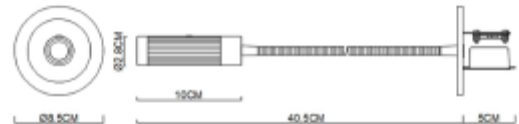

FDV SPEC SHEET

Giulio recessed wall flexible hose copper/antique brass
Art. no: 11840-13

55mm

Giulio recessed wall flexible hose copper/antique bra

Art. no: 11840-13

LIGHT TECHNICAL	
Lightsource Type:	LED (built in)
Lumen Output:	85
Lumen LED (tc=25):	160
Beam Angle:	40°
CCT (Color Temperature):	3000
CRI / Ra:	80
Color Code:	830
MacAdam (SDCM):	3
Lens (Diffuser):	Clear

MOUNTING / CONNECTION	
Connection:	Terminal
Cut-out [mm]:	Ø55
Mounting:	Recessed, Wall

ELECTRICAL DATA	
Dimming:	None
Standby power Psb (W) <:	0,187
Flicker metric (Pst LM) <:	0,029
Stroboscopic effect metric (SVM) <:	0,002
System Power [W]:	3
System Voltage [V]:	230V 50Hz
Protection Class:	2
Leakage current [mA]:	0,3
Inrush current Imax [A]:	18
Inrush current time [µs]:	35
Socket / Cap-Base:	N/A
Current Output [mA]:	700
Voltage Forward Min [V]:	2,5
Voltage Forward Max [V]:	3

FDV SPEC SHEET

Giulio recessed wall flexible hose copper/antique brass
Art. no: 11840-13

PRODUCT

Ingress Protection:	IP20
Color:	Copper/Brass
Length [mm]:	400
Height [mm]:	28
Width [mm]:	85
Weight [kg]:	0,4