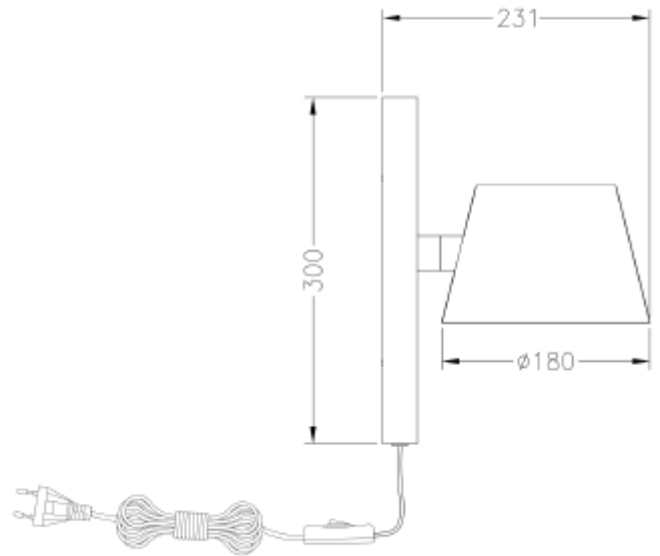

FDV SPEC SHEET

Polus Wall E27 Max 40W BK

Art. no: 119014-2

Lighting Solutions

Polus Wall E27 Max 40W BK

Art. no: 119014-2

LIGHT TECHNICAL

Lightsource Type:	Lightsource not included
Socket / Cap-Base:	E27

MOUNTING / CONNECTION

Connection:	Euro
Mounting:	Wall

PRODUCT

Ingress Protection:	IP20
Color:	Black
Length [mm]:	230
Height [mm]:	300
Width [mm]:	180
Weight [kg]:	0,8

ELECTRICAL DATA

Dimming:	None
Max. Power [W]:	40
System Voltage [V]:	230V 50Hz
Protection Class:	2
Socket / Cap-Base:	E27