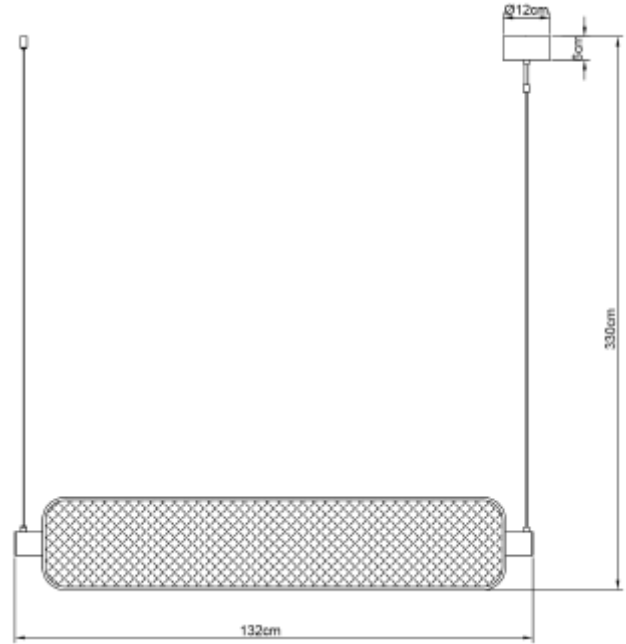

FDV SPEC SHEET

Ombro Pendant 830 Brass 3m cable

Art. no: 119022-4

Lighting Solutions

Ombro Pendant 830 Brass 3m cable

Art. no: 119022-4

LIGHT TECHNICAL

Lightsource Type:	LED (replaceable)
Lumen Output:	1700
Lumen LED (tc=25):	1700
CCT (Color Temperature):	3000
CRI / Ra:	80
Color Code:	830

MOUNTING / CONNECTION

Mounting:	Pendant
-----------	---------

PRODUCT

Ingress Protection:	IP20
Color:	Brass
Length [mm]:	1320
Height [mm]:	240
Width [mm]:	60
Weight [kg]:	1,88

ELECTRICAL DATA

Dimming:	None
System Power [W]:	18
System Voltage [V]:	230V 50Hz
Protection Class:	2
Socket / Cap-Base:	T8