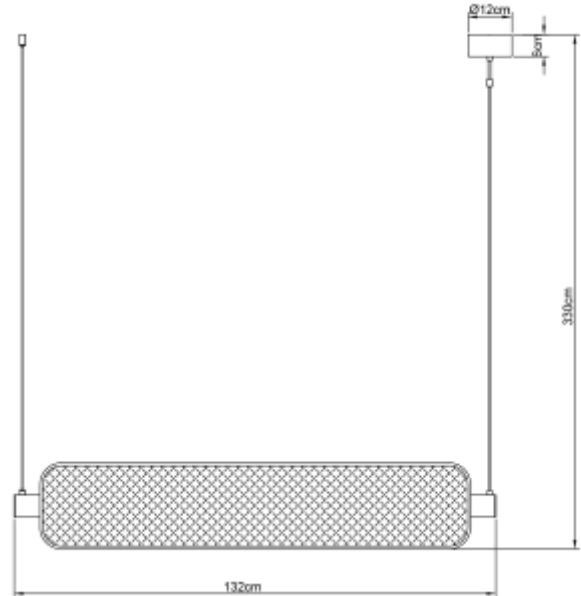

PRODUCT SHEET

Ombro Pendant 830 Brass 3m cable

Art. no: 119022-4

Lighting Solutions

Ombro Pendant 830 Brass 3m cable

SPECIFICATIONS

Lightsource Type:	LED (replaceable)
System Power [W]:	18W
CCT (Color Temperature):	3000K
CRI / Ra:	80
Lumen Output:	1700lm
Lumen LED (tc=25):	1700lm
Dimming:	None
System Voltage [V]:	230V 50Hz
Mounting:	Pendant
Color:	Brass
Length [mm]:	1320mm
Height [mm]:	240mm
Width [mm]:	60mm
Weight [kg]:	1,88kg