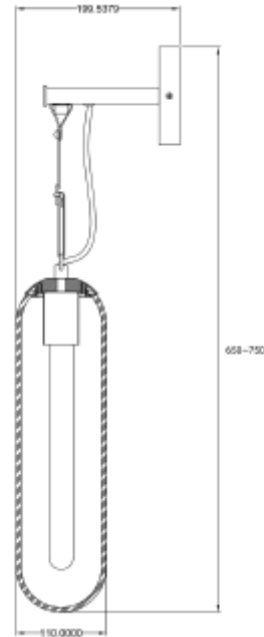

FDV SPEC SHEET

Tubus Wall E27 max 25W Opal glass
Art. no: 119027-15

Lighting Solutions

Tubus Wall E27 max 25W Opal glass

Art. no: 119027-15

LIGHT TECHNICAL

Lightsource Type:	Lightsource not included
Socket / Cap-Base:	E27

MOUNTING / CONNECTION

Mounting:	Wall
-----------	------

PRODUCT

Ingress Protection:	IP20
Color:	Opal
Length [mm]:	650
Height [mm]:	120
Width [mm]:	110
Weight [kg]:	1,46

ELECTRICAL DATA

Dimming:	Light bulb dependent
Max. Power [W]:	25
System Voltage [V]:	230V 50Hz
Protection Class:	2
Socket / Cap-Base:	E27