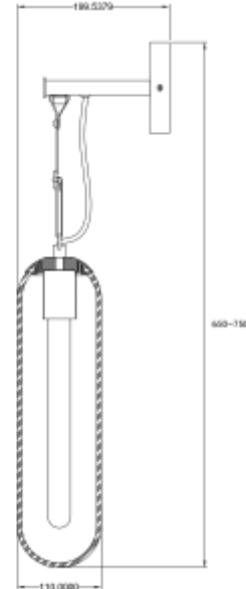

## PRODUCT SHEET

Tubus Wall E27 max 25W Opal glass

Art. no: 119027-15

*Lighting Solutions*

# Tubus Wall E27 max 25W Opal glass

Tubus wall mounted luminaire with opal glass. Delivered with black canopy and leather strap.  
Light bulb are not included.

### SPECIFICATIONS

Lightsource Type:	Lightsource not included
Max. Power [W]:	25
Socket / Cap-Base:	E27
Dimming:	Light bulb dependent
System Voltage [V]:	230V 50Hz
Mounting:	Wall
Color:	Opal
Length [mm]:	650mm
Height [mm]:	120mm
Width [mm]:	110mm
Weight [kg]:	1,46kg