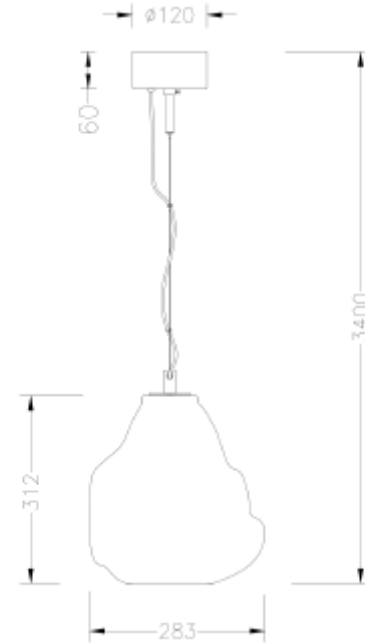

FDV SPEC SHEET

Istopio L Pendant smoked glass E27 max 40W 3m cable
Art. no: 119033-16

Lighting Solutions

Istopio L Pendant smoked glass E27 max 40W 3m cabl

Art. no: 119033-16

LIGHT TECHNICAL	
Lightsource Type:	Lightsource not included
Socket / Cap-Base:	E27
MOUNTING / CONNECTION	
Mounting:	Suspended
PRODUCT	
Ingress Protection:	IP20
Color:	Smoked
Height [mm]:	312
Width [mm]:	283
Weight [kg]:	3,2

ELECTRICAL DATA	
Dimming:	Light bulb dependent
Max. Power [W]:	40
System Voltage [V]:	230V 50Hz
Protection Class:	2
Socket / Cap-Base:	E27