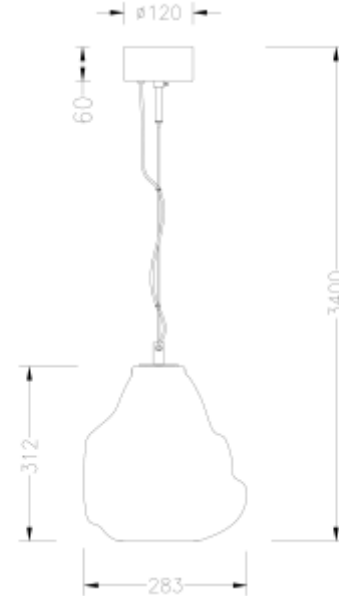

PRODUCT SHEET

Istopio L Pendant smoked glass E27 max 40W 3m cable

Art. no: 119033-16

Lighting Solutions

Istopio L Pendant smoked glass E27 max 40W 3m cabl

SPECIFICATIONS

Lightsource Type:	Lightsource not included
Max. Power [W]:	40
Socket / Cap-Base:	E27
Dimming:	Light bulb dependent
System Voltage [V]:	230V 50Hz
Mounting:	Suspended
Color:	Smoked
Height [mm]:	312mm
Width [mm]:	283mm
Weight [kg]:	3,2kg