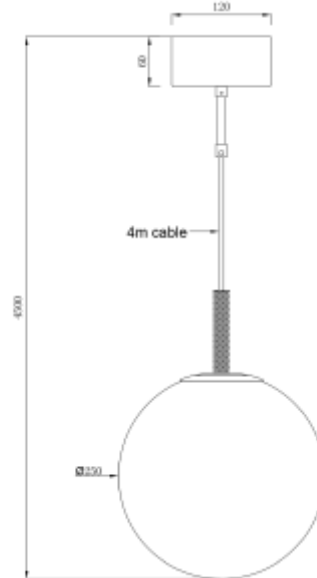

PRODUCT SHEET

Orb E27 Max 40W Brass Ø250 4m BK textile cable
Art. no: 120060-4

Lighting Solutions

Orb E27 Max 40W Brass Ø250 4m BK textile cable

Delivered with 4m black cable and black canopy. Lightbulb is not included.

SPECIFICATIONS

Max. Power [W]:	40
Socket / Cap-Base:	E27
Lens (Diffuser):	Opal
Dimming:	Light bulb dependent
System Voltage [V]:	230V 50Hz
Mounting:	Ceiling, Pendant
Color:	Brass / Black
Width [mm]:	250mm