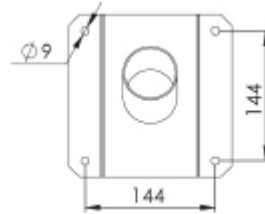

PRODUCT SHEET

Via/Anka Wall bracket GR

Art. no: 121-3-00-1

Lighting Solutions

Via/Anka Wall bracket GR

SPECIFICATIONS

Color:	Grey
Length:	180mm
Height:	170mm
Width:	180mm
Weight:	1,23kg