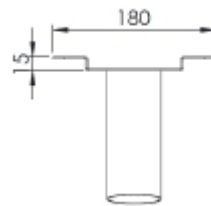

PRODUCT SHEET

Via/Anka Wall bracket GR

Art. no: 121-3-00-1

Lighting Solutions

Via/Anka Wall bracket GR

SPECIFICATIONS

Color:	Grey
Length:	180mm
Height:	170mm
Width:	180mm
Weight:	1,23kg