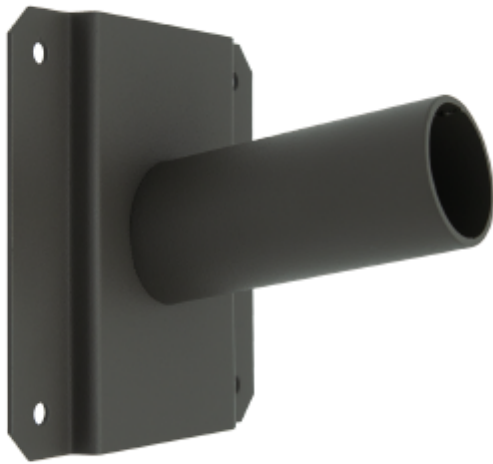

PRODUCT SHEET

Via/Anka Wall bracket GR

Art. no: 121-3-00-1

Lighting Solutions

Via/Anka Wall bracket GR

SPECIFICATIONS

Color:	Grey
Length:	180mm
Height:	170mm
Width:	180mm
Weight:	1,23kg