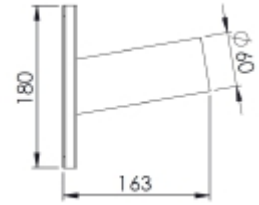

PRODUCT SHEET

Via/Anka Wall bracket GR

Art. no: 121-3-00-1

Lighting Solutions

Via/Anka Wall bracket GR

SPECIFICATIONS

Color:	Grey
Length:	180mm
Height:	170mm
Width:	180mm
Weight:	1,23kg