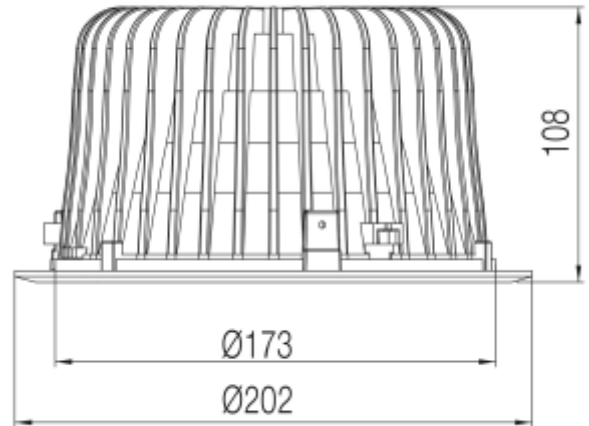

PRODUCT SHEET

Leila

Art. no: 15072-01-2

Lighting Solutions

Leila

 190mm

SPECIFICATIONS

Lightsource Type:	LED (built in)
System Power [W]:	25W
CCT (Color Temperature):	3000K
CRI / Ra:	80
Lumen Output:	1877lm
Lumen LED (tc=25):	2340lm
Beam Angle:	72°
Lens (Diffuser):	Opal
Dimming:	None
System Voltage [V]:	230V 50Hz
Connection:	18i3 Quick connection
Mounting:	Recessed, Ceiling
Cut-out [mm]:	Ø190mm
Lifetime [h]:	L80B10: 100 000h
Lumen/W:	75lm/W
UGR (<=):	22
Color:	Black
Height [mm]:	108mm
Width [mm]:	202mm
Weight [kg]:	1,15kg
To be recessed in insulation:	No

This bestseller has quickly become an industry standard within recessed general lighting. Leila is designed with opal diffuser and reflector, this ensures high lumen output with no glare.