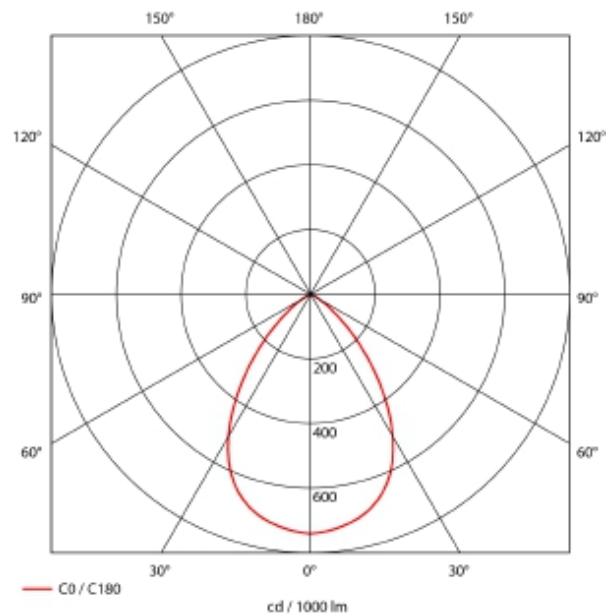

PRODUCT SHEET

Leila

Art. no: 15072-01-2

Lighting Solutions

Leila

 190mm

SPECIFICATIONS

Lightsource Type:	LED (built in)
System Power [W]:	25W
CCT (Color Temperature):	3000K
CRI / Ra:	80
Lumen Output:	1877lm
Lumen LED (tc=25):	2340lm
Beam Angle:	72°
Lens (Diffuser):	Opal
Dimming:	None
System Voltage [V]:	230V 50Hz
Connection:	18i3 Quick connection
Mounting:	Recessed, Ceiling
Cut-out [mm]:	Ø190mm
Lifetime [h]:	L80B10: 100 000h
Lumen/W:	75lm/W
UGR (<=):	22
Color:	Black
Height [mm]:	108mm
Width [mm]:	202mm
Weight [kg]:	1,15kg
To be recessed in insulation:	No