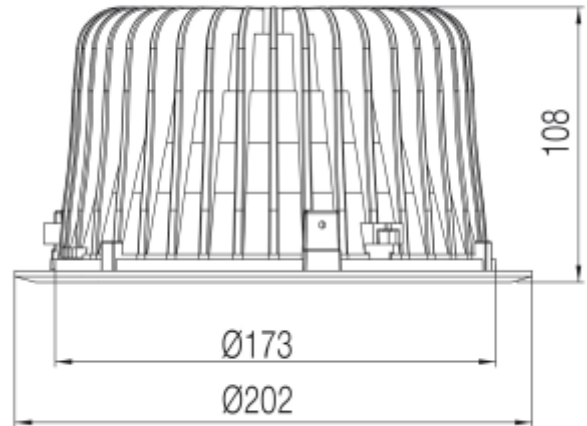

PRODUCT SHEET

Leila

Art. no: 15073-01-3

Lighting Solutions

Leila

 190mm

SPECIFICATIONS

Lightsource Type:	LED (built in)
System Power [W]:	25W
CCT (Color Temperature):	4000K
CRI / Ra:	80
Lumen Output:	1962lm
Lumen LED (tc=25):	2340lm
Beam Angle:	72°
Lens (Diffuser):	Opal
Dimming:	None
System Voltage [V]:	230V 50Hz
Connection:	18i3 Quick connection
Mounting:	Recessed, Ceiling
Cut-out [mm]:	Ø190mm
Lifetime [h]:	L80B10: 100 000h
Lumen/W:	78lm/W
UGR (<=):	22
Color:	White
Height [mm]:	108mm
Width [mm]:	202mm
Weight [kg]:	1,15kg
To be recessed in insulation:	No

This bestseller has quickly become an industry standard within recessed general lighting. Leila is designed with opal diffuser and reflector, this ensures high lumen output with no glare.