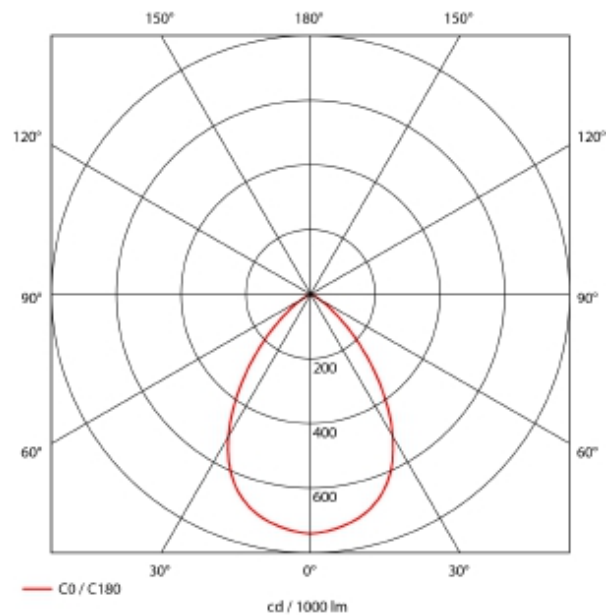

PRODUCT SHEET

Leila

Art. no: 15073-01-3

Lighting Solutions

Leila

 190mm

SPECIFICATIONS

Lightsource Type:	LED (built in)
System Power [W]:	25W
CCT (Color Temperature):	4000K
CRI / Ra:	80
Lumen Output:	1962lm
Lumen LED (tc=25):	2340lm
Beam Angle:	72°
Lens (Diffuser):	Opal
Dimming:	None
System Voltage [V]:	230V 50Hz
Connection:	18i3 Quick connection
Mounting:	Recessed, Ceiling
Cut-out [mm]:	Ø190mm
Lifetime [h]:	L80B10: 100 000h
Lumen/W:	78lm/W
UGR (<=):	22
Color:	White
Height [mm]:	108mm
Width [mm]:	202mm
Weight [kg]:	1,15kg
To be recessed in insulation:	No