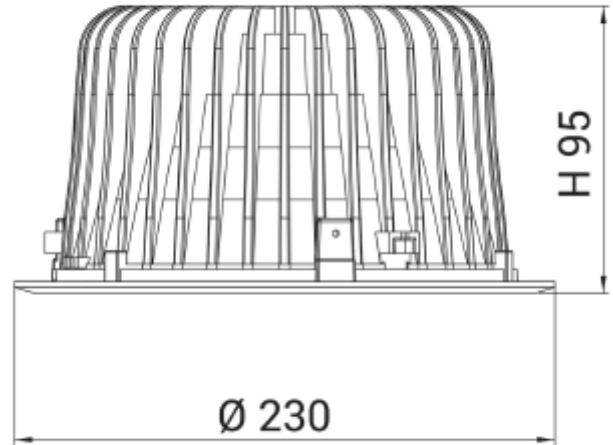

FDV SPEC SHEET

Leila Maxi

Art. no: 15074-01-1

Lighting Solutions

 210mm

Leila Maxi

Art. no: 15074-01-1

LIGHT TECHNICAL

Lightsource Type:	LED (built in)
Lumen Output:	2597
Lumen LED (tc=25):	3700
Beam Angle:	72°
CCT (Color Temperature):	3000
CRI / Ra:	80
Color Code:	830
Lens (Diffuser):	Opal

MOUNTING / CONNECTION

Connection:	18i3 Quick connection
Cut-out [mm]:	Ø210
Mounting:	Recessed, Ceiling

ELECTRICAL DATA

UGR (<=):	23
Dimming:	None
System Power [W]:	33
System Voltage [V]:	230V 50Hz
Protection Class:	2
Max load pr circuit - B10:	14
Max load pr circuit - B16:	24
Max load pr circuit - C10:	24
Max load pr circuit - C16:	40
Inrush current I _{max} [A]:	25
Inrush current time [µs]:	150
Current Output [mA]:	900

FDV SPEC SHEET

Leila Maxi

Art. no: 15074-01-1

Lighting Solutions

PRODUCT

To be recessed in insulation:	No
Ingress Protection:	IP20
Lifetime [h]:	L80B10: 50.000
Color:	Grey
Height [mm]:	100
Width [mm]:	230
Weight [kg]:	1,6