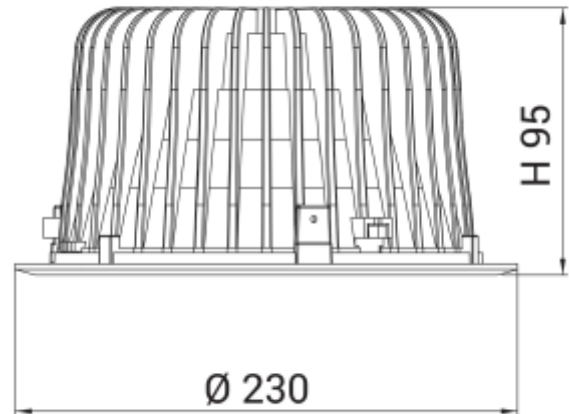

PRODUCT SHEET

Leila Maxi

Art. no: 15074-01-1

Lighting Solutions

Leila Maxi

210mm

SPECIFICATIONS

Lightsource Type:	LED (built in)
System Power [W]:	33W
CCT (Color Temperature):	3000K
CRI / Ra:	80
Lumen Output:	2597lm
Lumen LED (tc=25):	3700lm
Beam Angle:	72°
Lens (Diffuser):	Opal
Dimming:	None
System Voltage [V]:	230V 50Hz
Connection:	18i3 Quick connection
Mounting:	Recessed, Ceiling
Cut-out [mm]:	Ø210mm
Lifetime [h]:	L80B10: 50.000h
Lumen/W:	79lm/W
UGR (<=):	23
Color:	Grey
Height [mm]:	100mm
Width [mm]:	230mm
Weight [kg]:	1,6kg
To be recessed in insulation:	No

This bestseller has quickly become an industry standard within recessed general lighting. Leila is designed with opal diffuser and reflector, this ensures high lumen output with no glare. The luminaire has 18i3 connector and can be supplied with a variety of connector options.