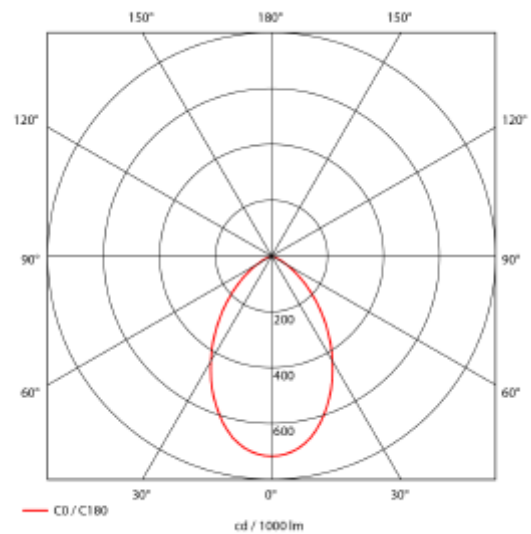

PRODUCT SHEET

Leila Maxi

Art. no: 15074-01-1

Lighting Solutions

Leila Maxi

210mm

SPECIFICATIONS

Lightsource Type:	LED (built in)
System Power [W]:	33W
CCT (Color Temperature):	3000K
CRI / Ra:	80
Lumen Output:	2597lm
Lumen LED (tc=25):	3700lm
Beam Angle:	72°
Lens (Diffuser):	Opal
Dimming:	None
System Voltage [V]:	230V 50Hz
Connection:	18i3 Quick connection
Mounting:	Recessed, Ceiling
Cut-out [mm]:	Ø210mm
Lifetime [h]:	L80B10: 50.000h
Lumen/W:	79lm/W
UGR (<=):	23
Color:	Grey
Height [mm]:	100mm
Width [mm]:	230mm
Weight [kg]:	1,6kg
To be recessed in insulation:	No