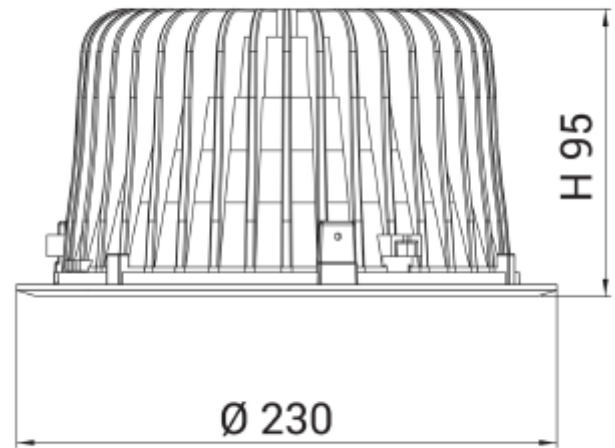

## FDV SPEC SHEET

Leila Maxi

Art. no: 15074-01-3

Lighting Solutions

210mm

### LIGHT TECHNICAL

Lightsource Type:	LED (built in)
Lumen Output:	2597
Lumen LED (tc=25):	3700
Beam Angle:	72°
CCT (Color Temperature):	3000
CRI / Ra:	80
Color Code:	830
Lens (Diffuser):	Opal

### MOUNTING / CONNECTION

Connection:	18i3 Quick connection
Cut-out [mm]:	Ø210
Mounting:	Recessed, Ceiling

### PRODUCT

To be recessed in insulation:	No
Ingress Protection:	IP20
Lifetime [h]:	L80B10: 100 000
Color:	White
Height [mm]:	100
Width [mm]:	230
Weight [kg]:	1,6