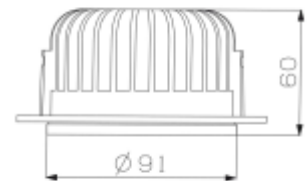

## PRODUCT SHEET

Torres Mini Fixed

Art. no: 17020-7-24-3-ddd

Lighting Solutions

# Torres Mini Fixed

105mm

Torres Mini Fixed is the perfect downlight for use when you need a lot of light, but have only a limited space regarding building height. The luminaire has a recessed LED light source, this secures a minimum of stray light. Torres Mini Fixed has an 18i3 connector and can be supplied with a variety of connector solutions.

### SPECIFICATIONS

Lightsource Type:	LED (built in)
System Power [W]:	23W
CCT (Color Temperature):	3000K
CRI / Ra:	80
Lumen LED (tc=25):	3200lm
Beam Angle:	24°
Lens (Diffuser):	Clear
Dimming:	DALI
System Voltage [V]:	230V 50Hz
Connection:	18i5 Quick connection
Mounting:	Recessed, Ceiling
Cut-out [mm]:	Ø105mm
Lumen/W:	114lm/W
MacAdam (SDCM):	3
Color:	White
Height [mm]:	60mm
Width [mm]:	120mm
Weight [kg]:	0,45kg
To be recessed in insulation:	No