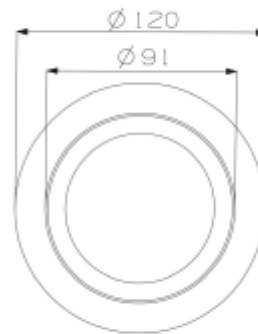

## PRODUCT SHEET

Torres Mini Fixed

Art. no: 17020-7-24-3-ddd

Lighting Solutions

# Torres Mini Fixed

105mm

Torres Mini Fixed is the perfect downlight for use when you need a lot of light, but have only a limited space regarding building height. The luminaire has a recessed LED light source, this secures a minimum of stray light. Torres Mini Fixed has an 18i3 connector and can be supplied with a variety of connector solutions.

### SPECIFICATIONS

Lightsource Type:	LED (built in)
System Power [W]:	23W
CCT (Color Temperature):	3000K
CRI / Ra:	80
Lumen LED (tc=25):	3200lm
Beam Angle:	24°
Lens (Diffuser):	Clear
Dimming:	DALI
System Voltage [V]:	230V 50Hz
Connection:	18i5 Quick connection
Mounting:	Recessed, Ceiling
Cut-out [mm]:	Ø105mm
Lumen/W:	114lm/W
MacAdam (SDCM):	3
Color:	White
Height [mm]:	60mm
Width [mm]:	120mm
Weight [kg]:	0,45kg
To be recessed in insulation:	No