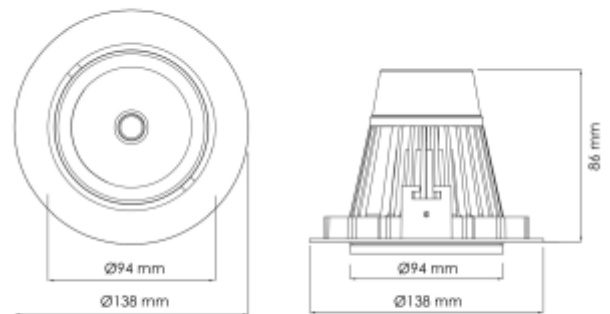

## PRODUCT SHEET

Torres Mini

Art. no: 17030-7-20-2

Lighting Solutions

# Torres Mini

 125mm

This is by far our most popular mini" downlight and it offers huge flexibility, tiltable up to 25 degrees. This downlight has a recessed light source giving a minimum of stray light. The Torres Mini can be supplied with a variety of connector solutions.

### SPECIFICATIONS

Lightsource Type:	LED (built in)
System Power [W]:	22W
CCT (Color Temperature):	3000K
CRI / Ra:	80
Lumen Output:	2730lm
Lumen LED (tc=25):	3650lm
Beam Angle:	20°
Lens (Diffuser):	Clear
Dimming:	None
System Voltage [V]:	230V 50Hz
Connection:	18i3 Quick connection
Mounting:	Recessed, Ceiling
Cut-out [mm]:	Ø125mm
Color:	Black
Length [mm]:	138mm
Height [mm]:	86mm
Width [mm]:	94mm
To be recessed in insulation:	No