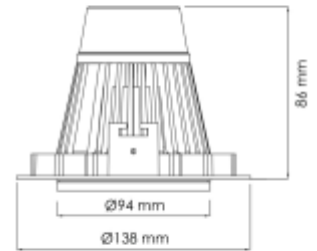

PRODUCT SHEET

Torres Mini

Art. no: 17030-7-30-3

Lighting Solutions

Torres Mini

 125mm

This is by far our most popular mini" downlight and it offers huge flexibility, tiltable up to 25 degrees. This downlight has a recessed light source giving a minimum of stray light. The Torres Mini can be supplied with a variety of connector solutions.

SPECIFICATIONS

Lightsource Type:	LED (built in)
System Power [W]:	22W
CCT (Color Temperature):	3000K
CRI / Ra:	80
Lumen Output:	2832lm
Lumen LED (tc=25):	3650lm
Beam Angle:	30°
Lens (Diffuser):	Clear
Dimming:	None
System Voltage [V]:	230V 50Hz
Connection:	18i3 Quick connection
Mounting:	Recessed, Ceiling
Cut-out [mm]:	Ø125mm
Color:	White
Length [mm]:	138mm
Height [mm]:	86mm
Width [mm]:	94mm
To be recessed in insulation:	No