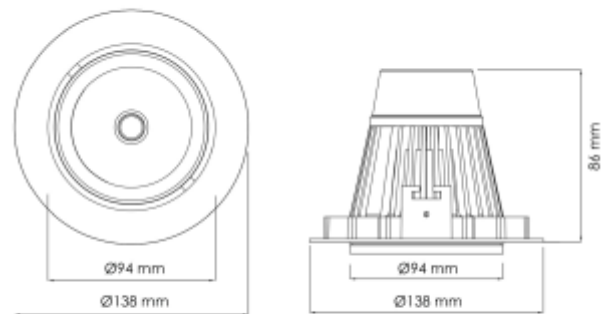

PRODUCT SHEET

Torres Mini

Art. no: 17030-7-40-2

Lighting Solutions

Torres Mini

 125mm

This is by far our most popular mini" downlight and it offers huge flexibility, tiltable up to 25 degrees. This downlight has a recessed light source giving a minimum of stray light. The Torres Mini can be supplied with a variety of connector solutions.

SPECIFICATIONS

Lightsource Type:	LED (built in)
System Power [W]:	22W
CCT (Color Temperature):	3000K
CRI / Ra:	80
Lumen Output:	2780lm
Lumen LED (tc=25):	3650lm
Beam Angle:	40°
Lens (Diffuser):	Clear
Dimming:	None
System Voltage [V]:	230V 50Hz
Connection:	18i3 Quick connection
Mounting:	Recessed, Ceiling
Cut-out [mm]:	Ø125mm
Color:	Black
Length [mm]:	138mm
Height [mm]:	86mm
Width [mm]:	94mm
To be recessed in insulation:	No