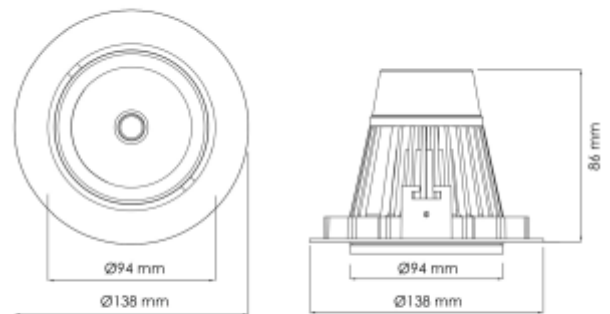

PRODUCT SHEET

Torres Mini

Art. no: 17030-7-40-3

Lighting Solutions

Torres Mini

 125mm

This is by far our most popular mini" downlight and it offers huge flexibility, tiltable up to 25 degrees. This downlight has a recessed light source giving a minimum of stray light. The Torres Mini can be supplied with a variety of connector solutions.

SPECIFICATIONS

Lightsource Type:	LED (built in)
System Power [W]:	22W
CCT (Color Temperature):	3000K
CRI / Ra:	80
Lumen Output:	2780lm
Lumen LED (tc=25):	3650lm
Beam Angle:	40°
Lens (Diffuser):	Clear
Dimming:	None
System Voltage [V]:	230V 50Hz
Connection:	18i3 Quick connection
Mounting:	Recessed, Ceiling
Cut-out [mm]:	Ø125mm
Color:	White
Length [mm]:	138mm
Height [mm]:	86mm
Width [mm]:	94mm
To be recessed in insulation:	No