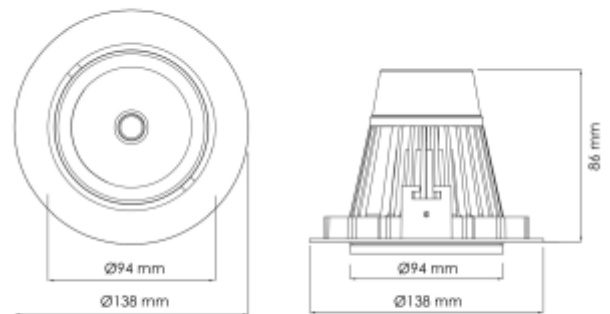

PRODUCT SHEET

Torres Mini

Art. no: 17034-7-20-3

Lighting Solutions

Torres Mini

125mm

This is by far our most popular mini" downlight and it offers huge flexibility, tiltable up to 25 degrees. This downlight has a recessed light source giving a minimum of stray light. The Torres Mini can be supplied with a variety of connector solutions.

SPECIFICATIONS

Lightsource Type:	LED (built in)
System Power [W]:	23W
CCT (Color Temperature):	Seafood
Lumen LED (tc=25):	3150lm
Beam Angle:	20°
Lens (Diffuser):	Clear
Dimming:	None
System Voltage [V]:	230V 50Hz
Connection:	18i3 Quick connection
Mounting:	Recessed, Ceiling
Cut-out [mm]:	Ø125mm
MacAdam (SDCM):	3
Color:	White
Length [mm]:	138mm
Height [mm]:	86mm
Width [mm]:	94mm
To be recessed in insulation:	No