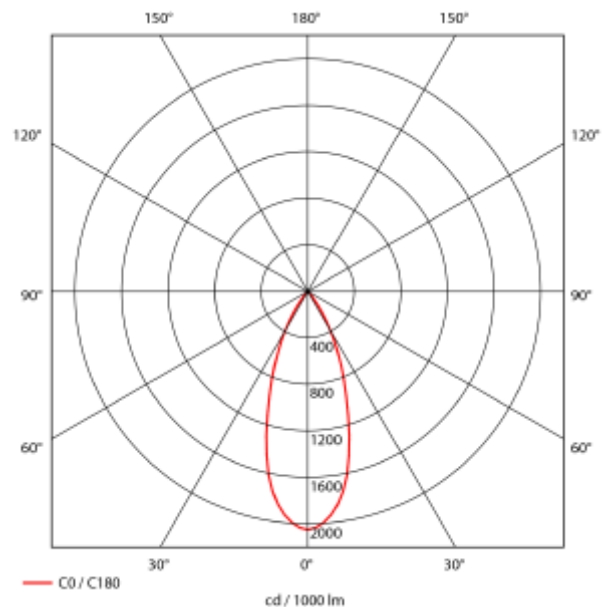

Lightsource Type:	LED (built in)
System Power [W]:	13W
CCT (Color Temperature):	3000K
CRI / Ra:	80
Lumen Output:	1240lm
Lumen LED (tc=25):	2150lm
Beam Angle:	40°
Lens (Diffuser):	Clear
Dimming:	None
System Voltage [V]:	230V 50Hz
Connection:	18i3 Quick connection
Mounting:	Recessed, Ceiling
Cut-out [mm]:	Ø90mm
Lifetime [h]:	L80B10: 50.000h
Lumen/W:	88lm/W
MacAdam (SDCM):	3
Color:	White
Height [mm]:	140mm
Width [mm]:	95mm
Weight [kg]:	0,65kg
To be recessed in insulation:	No

Tired of downlights giving obtrusive light? This particular model requires a hole dimension of only 90mm. This makes it very versatile with a minimum of stray light, this is accomplished by using a recessed LED light source. The Trimo Micro has a 18i3 connector and can be supplied with a variety of connector solutions.