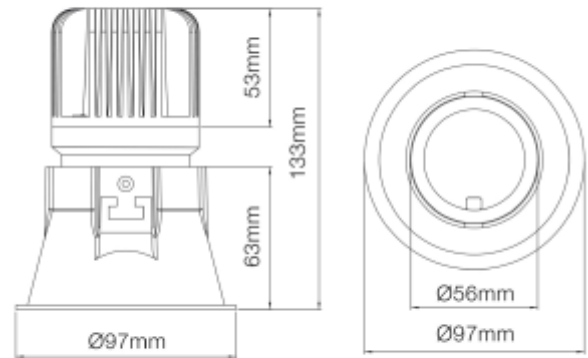

PRODUCT SHEET

Trimo Micro

Art. no: 18015-7-40-3

NORLUX®

Lighting Solutions

Trimo Micro

 90mm

SPECIFICATIONS

Lightsource Type:	LED (built in)
System Power [W]:	13W
CCT (Color Temperature):	3000K
CRI / Ra:	80
Lumen Output:	1240lm
Lumen LED (tc=25):	2150lm
Beam Angle:	40°
Lens (Diffuser):	Clear
Dimming:	None
System Voltage [V]:	230V 50Hz
Connection:	18i3 Quick connection
Mounting:	Recessed, Ceiling
Cut-out [mm]:	Ø90mm
Lifetime [h]:	L80B10: 50.000h
Lumen/W:	88lm/W
MacAdam (SDCM):	3
Color:	White
Height [mm]:	140mm
Width [mm]:	95mm
Weight [kg]:	0,65kg
To be recessed in insulation:	No

Tired of downlights giving obtrusive light? This particular model requires a hole dimension of only 90mm. This makes it very versatile with a minimum of stray light, this is accomplished by using a recessed LED light source. The Trimo Micro has a 18i3 connector and can be supplied with a variety of connector solutions.