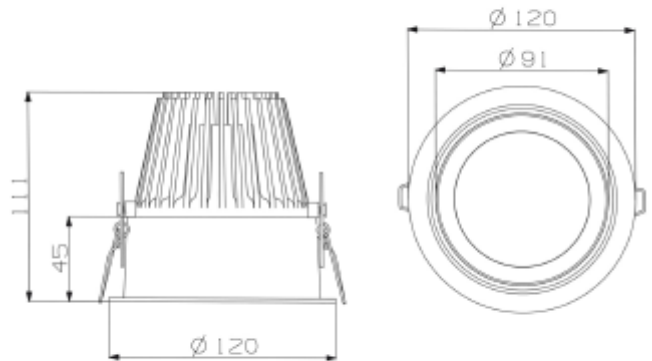

## FDV SPEC SHEET

Trimo Mini  
Art. no: 18020-7-24-3

 112mm

### MOUNTING / CONNECTION

Connection:	18i3 Quick connection
Cut-out [mm]:	Ø112
Mounting:	Recessed, Ceiling

### PRODUCT

To be recessed in insulation:	No
Ingress Protection:	IP20
Color:	White
Height [mm]:	110
Width [mm]:	122
Weight [kg]:	0,7