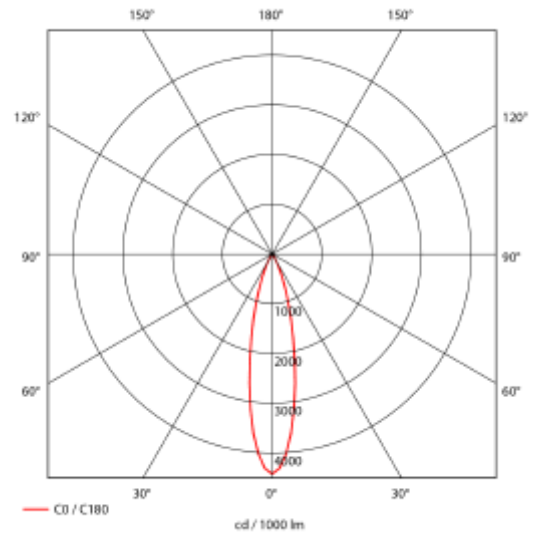

### SPECIFICATIONS

Lightsource Type:	LED (built in)
System Power [W]:	24W
CCT (Color Temperature):	3000K
CRI / Ra:	80
Lumen Output:	2940lm
Lumen LED (tc=25):	3650lm
Beam Angle:	24°
Lens (Diffuser):	Clear
Dimming:	None
System Voltage [V]:	230V 50Hz
Connection:	18i3 Quick connection
Mounting:	Recessed, Ceiling
Cut-out [mm]:	Ø112mm
Lumen/W:	123lm/W
MacAdam (SDCM):	3
Color:	White
Height [mm]:	110mm
Width [mm]:	122mm
Weight [kg]:	0,7kg
To be recessed in insulation:	No