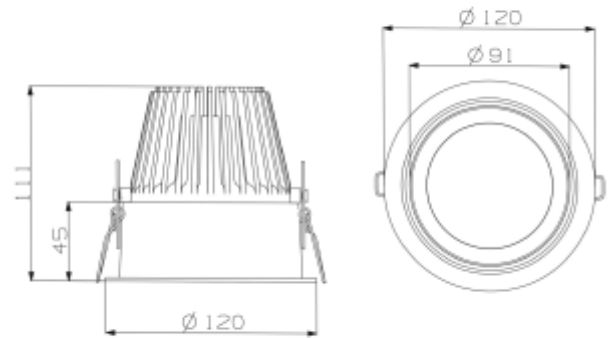

# Trimo Mini

 112mm

### SPECIFICATIONS

Lightsource Type:	LED (built in)
System Power [W]:	24W
CCT (Color Temperature):	3000K
CRI / Ra:	80
Lumen Output:	2940lm
Lumen LED (tc=25):	3650lm
Beam Angle:	24°
Lens (Diffuser):	Clear
Dimming:	None
System Voltage [V]:	230V 50Hz
Connection:	18i3 Quick connection
Mounting:	Recessed, Ceiling
Cut-out [mm]:	Ø112mm
Lumen/W:	123lm/W
MacAdam (SDCM):	3
Color:	White
Height [mm]:	110mm
Width [mm]:	122mm
Weight [kg]:	0,7kg
To be recessed in insulation:	No

Our Trimo range of downlights guarantees a minimum of stray light. This is accomplished by using a recessed LED light source. This model requires a hole dimension of 112mm in diameter making it very versatile providing very powerful light. The Trimo Mini has a 18i3 connector and is supplied with a variety of connector solutions.