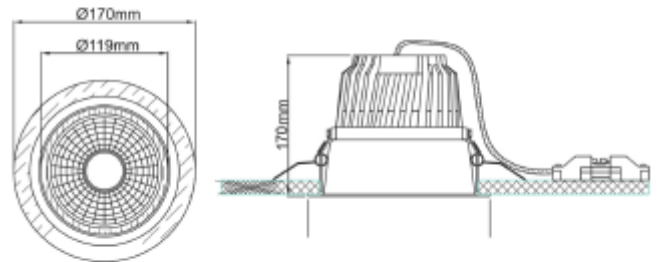

## FDV SPEC SHEET

Trimo

Art. no: 18045-7-20-2

Lighting Solutions

 155mm

### MOUNTING / CONNECTION

Connection:	18i3 Quick connection
Cut-out [mm]:	Ø155
Mounting:	Recessed, Ceiling

### PRODUCT

To be recessed in insulation:	No
Ingress Protection:	IP20
Lifetime [h]:	L80B10: 60 000
Color:	Black
Length [mm]:	170
Height [mm]:	170
Width [mm]:	170
Weight [kg]:	1,4