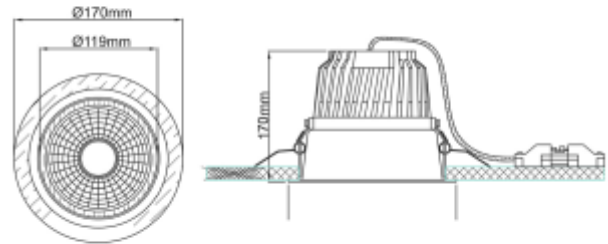

PRODUCT SHEET

Trimo

Art. no: 18045-7-20-3

Lighting Solutions

Trimo

 155mm

SPECIFICATIONS

Lightsource Type:	LED (built in)
System Power [W]:	31W
CCT (Color Temperature):	3000K
CRI / Ra:	80
Lumen Output:	3750lm
Lumen LED (tc=25):	4750lm
Beam Angle:	20°
Lens (Diffuser):	Clear
Dimming:	None
System Voltage [V]:	230V 50Hz
Connection:	18i3 Quick connection
Mounting:	Recessed, Ceiling
Cut-out [mm]:	Ø155mm
Lifetime [h]:	L80B10: 60 000h
Lumen/W:	121lm/W
MacAdam (SDCM):	3
Color:	White
Length [mm]:	170mm
Height [mm]:	170mm
Width [mm]:	170mm
Weight [kg]:	1,4kg
To be recessed in insulation:	No

Tired of downlights giving obtrusive annoying stray light? Our Trimo range of downlights guarantees a minimum of stray light, this is accomplished by using a recessed LED light source. The Trimo range has a 18i3 connector and can be supplied with a variety of connector solutions.