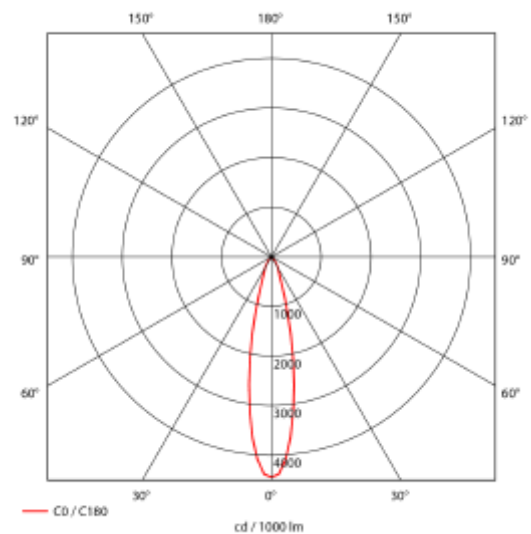

PRODUCT SHEET

Trimo

Art. no: 18045-7-20-3

Lighting Solutions

Trimo

 155mm

SPECIFICATIONS

Lightsource Type:	LED (built in)
System Power [W]:	31W
CCT (Color Temperature):	3000K
CRI / Ra:	80
Lumen Output:	3750lm
Lumen LED (tc=25):	4750lm
Beam Angle:	20°
Lens (Diffuser):	Clear
Dimming:	None
System Voltage [V]:	230V 50Hz
Connection:	18i3 Quick connection
Mounting:	Recessed, Ceiling
Cut-out [mm]:	Ø155mm
Lifetime [h]:	L80B10: 60 000h
Lumen/W:	121lm/W
MacAdam (SDCM):	3
Color:	White
Length [mm]:	170mm
Height [mm]:	170mm
Width [mm]:	170mm
Weight [kg]:	1,4kg
To be recessed in insulation:	No