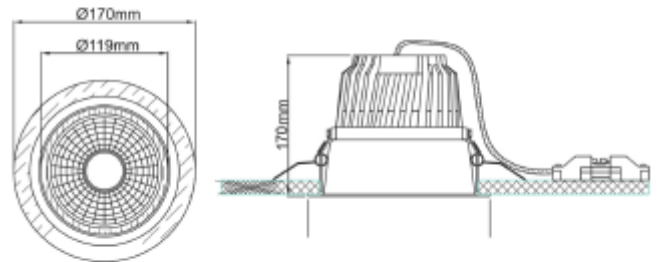

FDV SPEC SHEET

Trimo

Art. no: 18045-7-30-3

Lighting Solutions

 155mm

Trimo

Art. no: 18045-7-30-3

LIGHT TECHNICAL

Lightsource Type:	LED (built in)
Lumen Output:	3820
Lumen LED (tc=25):	4750
Beam Angle:	30°
CCT (Color Temperature):	3000
CRI / Ra:	80
Color Code:	830
MacAdam (SDCM):	3
Lens (Diffuser):	Clear

MOUNTING / CONNECTION

Connection:	18i3 Quick connection
Cut-out [mm]:	Ø155
Mounting:	Recessed, Ceiling

ELECTRICAL DATA

Dimming:	None
System Power [W]:	31
System Voltage [V]:	230V 50Hz
Protection Class:	2
Max load pr circuit - B10:	14
Max load pr circuit - B16:	24
Max load pr circuit - C10:	24
Max load pr circuit - C16:	40
Inrush current I _{max} [A]:	25
Inrush current time [µs]:	150
Socket / Cap-Base:	N/A
Current Output [mA]:	800
Voltage Forward Min [V]:	29,6
Voltage Forward Max [V]:	39,5

FDV SPEC SHEET

Trimo

Art. no: 18045-7-30-3

Lighting Solutions

PRODUCT

To be recessed in insulation:	No
Ingress Protection:	IP20
Lifetime [h]:	L80B10: 60 000
Color:	White
Length [mm]:	170
Height [mm]:	170
Width [mm]:	170
Weight [kg]:	1,4