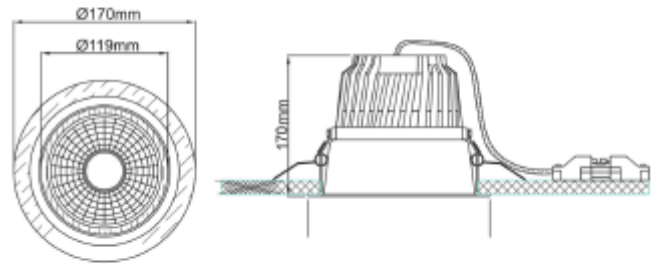

## FDV SPEC SHEET

Trimo

Art. no: 18045-7-60-2

Lighting Solutions

 155mm

### MOUNTING / CONNECTION

Connection:	18i3 Quick connection
Cut-out [mm]:	Ø155
Mounting:	Recessed, Ceiling

### PRODUCT

To be recessed in insulation:	No
Ingress Protection:	IP20
Lifetime [h]:	L80B10: 60 000
Color:	Black
Length [mm]:	170
Height [mm]:	170
Width [mm]:	170
Weight [kg]:	1,4