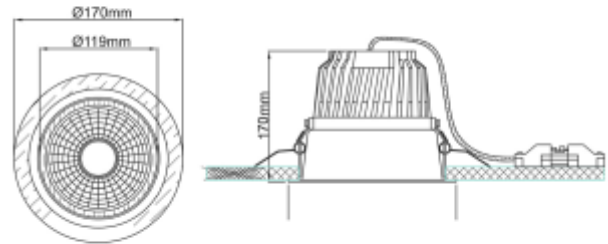

PRODUCT SHEET

Trimo

Art. no: 18045-7-60-2

Lighting Solutions

Trimo

 155mm

Tired of downlights giving obtrusive annoying stray light? Our Trimo range of downlights guarantees a minimum of stray light, this is accomplished by using a recessed LED light source. The Trimo range has a 18i3 connector and can be supplied with a variety of connector solutions.

SPECIFICATIONS

Lightsource Type:	LED (built in)
System Power [W]:	31W
CCT (Color Temperature):	3000K
CRI / Ra:	80
Lumen Output:	3580lm
Lumen LED (tc=25):	4750lm
Beam Angle:	60°
Lens (Diffuser):	Clear
Dimming:	None
System Voltage [V]:	230V 50Hz
Connection:	18i3 Quick connection
Mounting:	Recessed, Ceiling
Cut-out [mm]:	Ø155mm
Lifetime [h]:	L80B10: 60 000h
Lumen/W:	116lm/W
MacAdam (SDCM):	3
Color:	Black
Length [mm]:	170mm
Height [mm]:	170mm
Width [mm]:	170mm
Weight [kg]:	1,4kg
To be recessed in insulation:	No