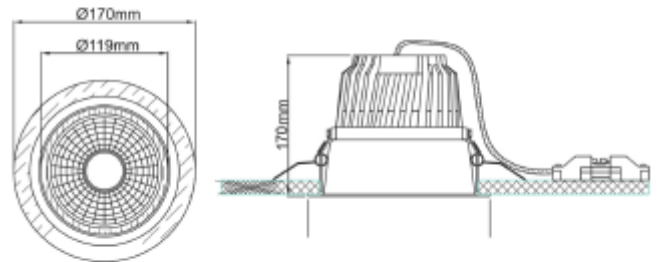

## FDV SPEC SHEET

Trimo

Art. no: 18045-7-60-3

Lighting Solutions

 155mm

### MOUNTING / CONNECTION

Connection:	18i3 Quick connection
Cut-out [mm]:	Ø155
Mounting:	Recessed, Ceiling

### PRODUCT

To be recessed in insulation:	No
Ingress Protection:	IP20
Lifetime [h]:	L80B10: 60 000
Color:	White
Length [mm]:	170
Height [mm]:	170
Width [mm]:	170
Weight [kg]:	1,4